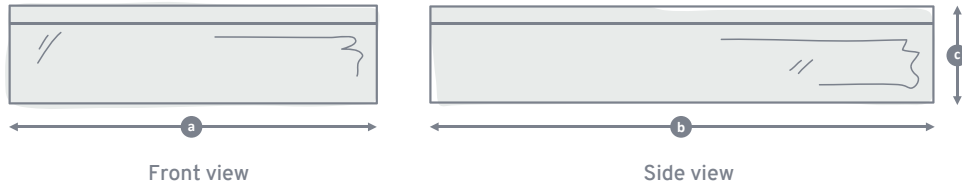

All dimensions in centimetres (cm).

WILLOW & HALL

BEAUTIFULLY BRITISH HANDMADE FURNITURE

Bed Bases

Divans

Ottomans

Model	Total width single (a)	Total width double (a)	Total width king (a)	Total width superking (a)	Total depth single (b)	Total depth double (b)	Total depth king (b)	Total depth superking (b)	Bed base height (c)
The Durrington Divan Storage Base	90	135	150	180	190	190	200	200	41
The Oxenwood Ottoman Storage Base	90	135	150	180	190	190	200	200	41

All dimensions in centimetres (cm).

In addition please note, seat heights will vary slightly depending on your seat choice.

WILLOW & HALL

BEAUTIFULLY BRITISH HANDMADE FURNITURE

Storage Beds

Model	Total width single (a)	Total width double (a)	Total width king (a)	Total width superking (a)	Total height (b)	Total depth single (c)	Total depth double (c)	Total depth king (c)	Total depth superking (c)	Bed base height (d)
The Avebury Storage Bed	90	135	150	180	131	200	200	210	210	41
The Braydon Storage Bed	90	135	150	180	131	200	200	210	210	41
The Compton Storage Bed	90	135	150	180	152	200	200	210	210	41
The Malmesbury Storage Bed	90	135	150	180	148	200	200	210	210	41