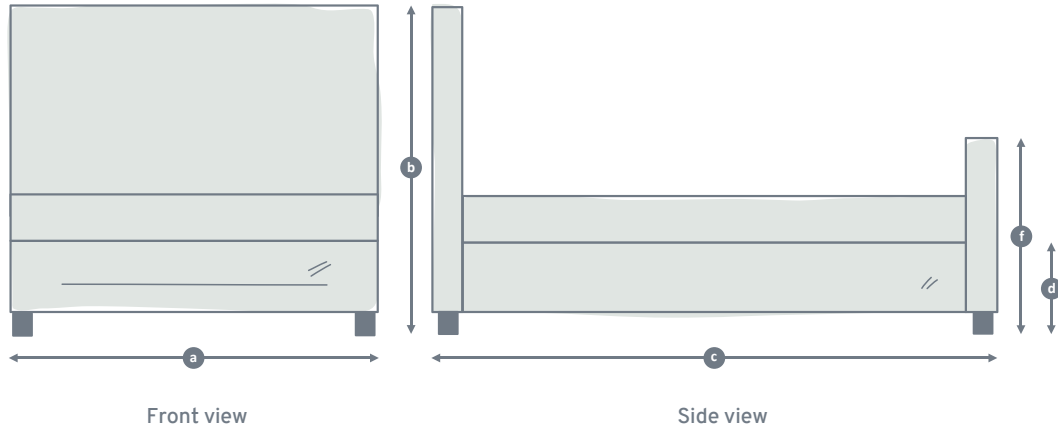

WILLOW & HALL

BEAUTIFULLY BRITISH HANDMADE FURNITURE

Beds

Model	Total width single (a)	Total width double (a)	Total width king (a)	Total width super king (a)	Total (headboard) height (b)	Total depth single (c)	Total depth double (c)	Total depth king (c)	Total depth super king (c)	Bed base height (d)	Leg height (e)	Footboard height (f)
The Winterslow	100	145	160	190	130	237	237	247	247	40	16	77
The Neston	100	145	160	190	133	207	207	217	217	35	11	N/A
The Marlborough	100	145	160	190	130	220	220	230	230	40	16	N/A
The Braydon	101	146	161	191	135	206	206	216	216	48	20	48
The Hindon	101	146	161	191	155	207	207	217	217	42	15	42
The Malmesbury	101	146	161	191	146	207	207	217	217	44	20	48
The Ramsbury	101	146	161	191	131	207	207	217	217	48	20	48
The Wolfhall	101	146	161	191	118	220	220	230	230	46	18	46
The Littlecott	101	146	161	191	139	220	220	230	230	48	20	48
The Avebury	103	148	163	193	155	207	207	217	217	48	20	48
The Salisbury	103	148	163	193	130	207	207	217	217	44	16	44
The Widham	104	149	164	194	139	233	233	243	243	48	20	90
The Harnham	104	149	164	194	150	234	234	244	244	39	15	81
The Yarnbrook	108	153	168	198	138	211	211	221	221	44	18	44
The Sandridge	110	155	170	200	150	207	207	217	217	42	18	42

All dimensions in centimetres (cm).

In addition please note, seat heights will vary slightly depending on your seat choice.

WILLOW & HALL

BEAUTIFULLY BRITISH HANDMADE FURNITURE

Storage Beds

Model	Total width single (a)	Total width double (a)	Total width king (a)	Total width superking (a)	Total height (b)	Total depth single (c)	Total depth double (c)	Total depth king (c)	Total depth superking (c)	Bed base height (d)
The Avebury Storage Bed	90	135	150	180	131	200	200	210	210	41
The Braydon Storage Bed	90	135	150	180	131	200	200	210	210	41
The Compton Storage Bed	90	135	150	180	152	200	200	210	210	41
The Malmesbury Storage Bed	90	135	150	180	148	200	200	210	210	41