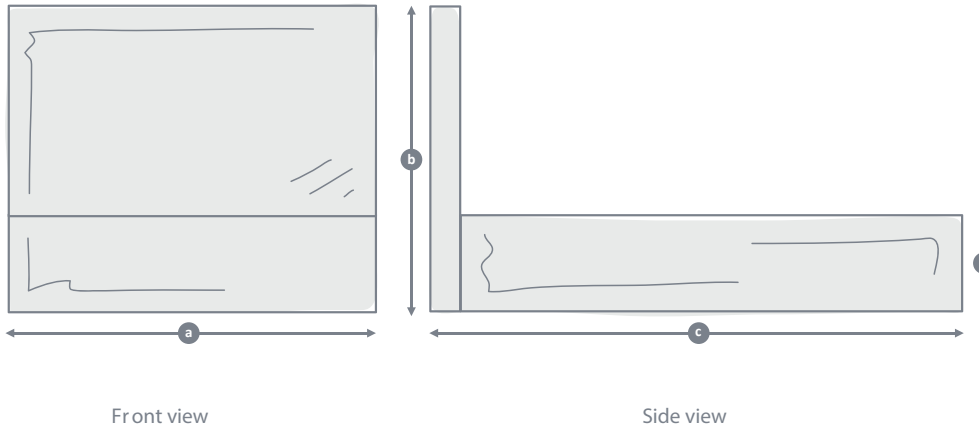

All dimensions in centimetres (cm).

In addition please note, seat heights will vary slightly depending on your seat choice.

WILLOW & HALL

BEAUTIFULLY BRITISH HANDMADE FURNITURE

Storage Beds

Model	Total width single (a)	Total width double (a)	Total width king (a)	Total width superking (a)	Total height (b)	Total depth single (c)	Total depth double (c)	Total depth king (c)	Total depth superking (c)	Bed base height (d)
The Avebury Storage Bed	90	135	150	180	131	200	200	210	210	41
The Braydon Storage Bed	90	135	150	180	131	200	200	210	210	41
The Compton Storage Bed	90	135	150	180	152	200	200	210	210	41
The Malmesbury Storage Bed	90	135	150	180	148	200	200	210	210	41

All dimensions in centimetres (cm).
In addition please note, seat heights will vary slightly depending on your seat choice.

WILLOW & HALL

BEAUTIFULLY BRITISH HANDMADE FURNITURE

Headboards

Front view

Side view