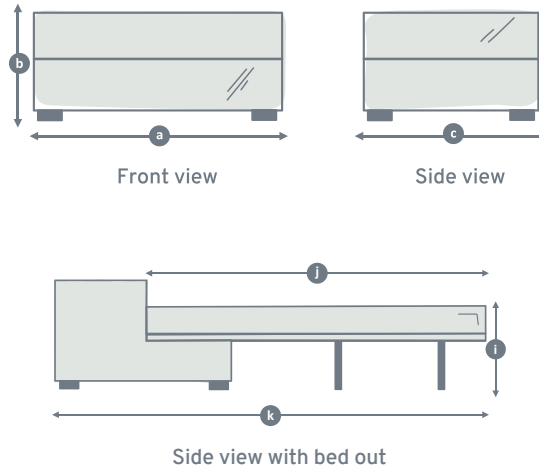

All dimensions in centimetres (cm).
In addition please note, seat heights will vary slightly depending on your seat choice.

WILLOW & HALL

BEAUTIFULLY BRITISH HANDMADE FURNITURE

Headboards

Front view

Side view

Model	Total width single (a)	Total width double (a)	Total width king (a)	Total width superking (a)	Total height (b)
The Avebury Headboard	90	135	150	180	131
The Braydon Headboard	90	135	150	180	131
The Compton Headboard	90	135	150	180	152
The Hindon Headboard	90	135	150	180	149
The Salisbury Headboard	90	135	150	180	135
The Malmesbury Headboard	90	135	150	180	148
The Hannington Headboard	90	135	150	180	197
The Ramsbury Headboard	90	135	150	180	130

All dimensions in centimetres (cm).

In addition please note, seat heights will vary slightly depending on your seat choice

WILLOW & HALL

BEAUTIFULLY BRITISH HANDMADE FURNITURE

Bed in a box

The Pewsey

Model	Total width large (a)	Total width extra large (a)	Total height (b)	Total depth large (c)	Total depth extra large (c)	Mattress width large (h)	Mattress width extra large (h)	Mattress height (i)	Mattress length (j)	Total depth extended (k)	Leg height
The Pewsey	98	118	45	89	89	75	95	54	182	228	7

All dimensions in centimetres (cm).