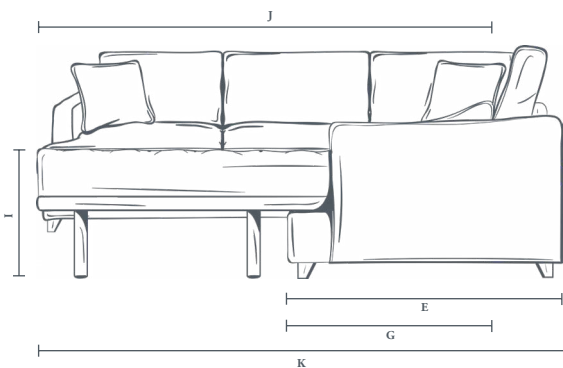

WILLOW & HALL

CORNER SOFAS & SOFA BEDS

CORNER SOFA & SOFA BED DIMENSIONS

ADDITIONAL SOFA BED DIMENSIONS

MODEL	Total width 7 seater (A)	Total width 8 seater (A)	Total width 9 seater (A)	Internal width 7 seater (B)	Internal width 8 seater (B)	Internal width 9 seater (B)	Total height (C)	Frame height (D)	Total depth (E)	Seat height (F)	Seat depth (G)	Mattress width 7 seater (H)	Mattress width 8 seater (H)	Mattress width 9 seater (H)	Mattress height (I)	Mattress length (J)	Total depth extended (K)	Recommended minimum door width
The Restrop	235	255	N/A	215	235	N/A	93	77	90	48	56	114	134	N/A	54	182	228	68
The Milbourne	237	257	N/A	207	227	N/A	99	77	96	48	56	114	134	N/A	54	182	228	66
The Bisford	238	258	N/A	212	232	N/A	93	75	90	48	52	114	134	N/A	54	182	228	66
The Fyfield	240	260	280	210	230	250	91	71	91	48	54	114	134	144	54	182	228	62
The Tidcombe	245	265	N/A	203	223	N/A	93	79	90	48	56	114	134	N/A	54	182	228	69
The Cleverton	245	265	N/A	211	231	N/A	97	77	89	50	54	114	134	N/A	54	182	228	68
The Deverill	N/A	N/A	N/A	227	247	N/A	88	75	90	49	58	114	134	N/A	54	182	228	69
The Minety	N/A	N/A	N/A	228	248	N/A	95	77	90	47	55	114	134	N/A	54	182	228	71

All dimensions in centimetres (cm).
Please note, seat heights will vary slightly depending on your seat choice. The Minety, Deverill and Ablington are armless designs.