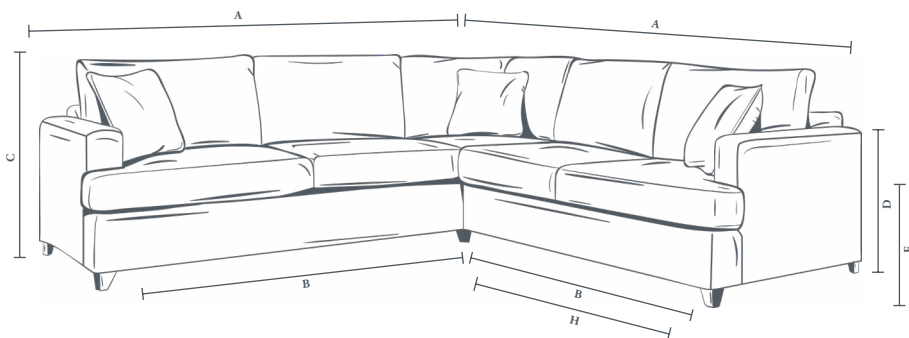

All dimensions in centimetres (cm).

Please note, seat heights will vary slightly depending on your seat choice. The Minety, Deverill and Ablington are armless designs.

WILLOW & HALL

CORNER SOFAS & SOFA BEDS