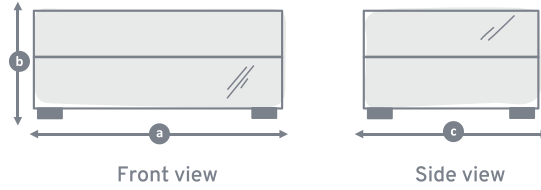

All dimensions in centimetres (cm).

In addition please note, seat heights will vary slightly depending on your seat choice.

WILLOW & HALL

BEAUTIFULLY BRITISH HANDMADE FURNITURE

Footstools, Ottomans & Blanket Boxes

Footstools

Ottoman & Blanket Boxes

| Model | Total width small (a) | Total width medium (a) | Total width large (a) | Total width extra large (a) | Total width square (a) | Total height (b) | Total depth small (c) | Total depth medium (c) | Total depth large (c) | Total depth extra large (c) | Total depth square (c) | Leg height (d) | Height to top of storage (e) |
|--------------|-----------------------|------------------------|-----------------------|-----------------------------|------------------------|------------------|-----------------------|------------------------|-----------------------|-----------------------------|------------------------|----------------|------------------------------|
| The Winsley | N/A | 100 | 135 | N/A | N/A | 38 | N/A | 52 | 65 | N/A | N/A | 8 | 32 |
| The Westbury | N/A | N/A | 117 | N/A | N/A | 48 | N/A | N/A | 117 | N/A | N/A | 4 | 28.5 |
| The Bentham | 80 | 120 | 150 | N/A | N/A | 50 | 45 | 50 | 50 | N/A | N/A | 3 | 43 |
| The Badbury | 80 | 120 | 150 | N/A | N/A | 50 | 45 | 50 | 50 | N/A | N/A | 2 | 42 |
| The Sherston | 80 | 120 | 150 | N/A | N/A | 50 | 45 | 50 | 50 | N/A | N/A | 2 | 42 |
| The Ludwell | N/A | 120 | 150 | N/A | N/A | 50 | N/A | 45 | 45 | N/A | N/A | 13 | 45 |

All dimensions in centimetres (cm).
 In addition please note, seat heights will vary slightly depending on your seat choice.