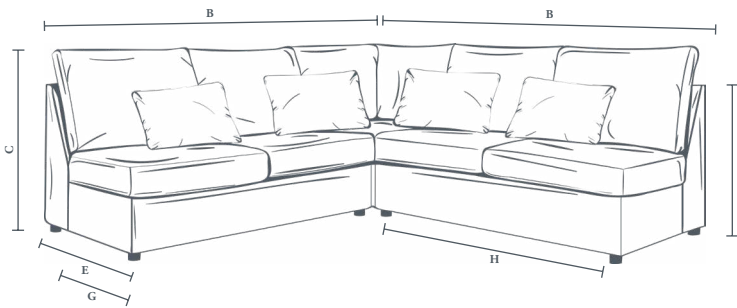

7/8 Seater Corner

SOFA DIMENSIONS

ADDITIONAL SOFA BED DIMENSIONS

MODEL	Total width 7 seater (B)	Total width 8 seater (B)	Total height (C)	Frame height (D)	Total depth (E)	Seat height (F)	Seat depth (G)	Mattress width 7 seater (H)	Mattress width 8 seater (H)	Mattress height (I)	Mattress length (J)	Total depth extended (K)	Recommended minimum door width
The Deverill	221	241	95	76	94	48	54	117	137	54	182	225	72
The Minety	224	224	95	77	92	48	54	117	137	54	182	225	74