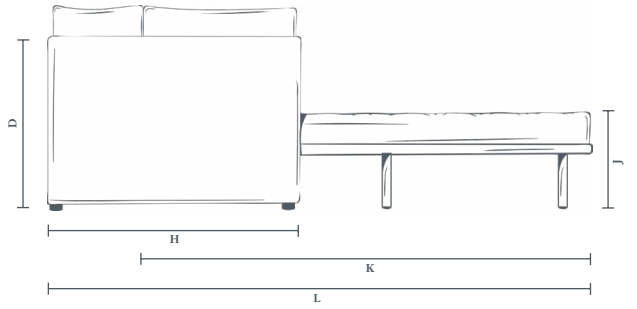

4/5 Seater Chaise

SOFA DIMENSIONS

ADDITIONAL SOFA BED DIMENSIONS

MODEL	Total width 4 seater (B)	Total width 5 seater (B)	Total height (C)	Frame height (D)	Total depth (E)	Seat height (F)	Seat depth (G)	Chaise depth (H)	Mattress width 4 seater (I)	Mattress width 5 seater (I)	Mattress height (J)	Mattress length (K)	Total depth extended (L)	Recommended minimum door width
The Deverill	221	241	95	76	94	48	54	211	117	137	54	182	225	72
The Minety	228	244	95	77	92	48	54	185	117	137	54	182	225	74