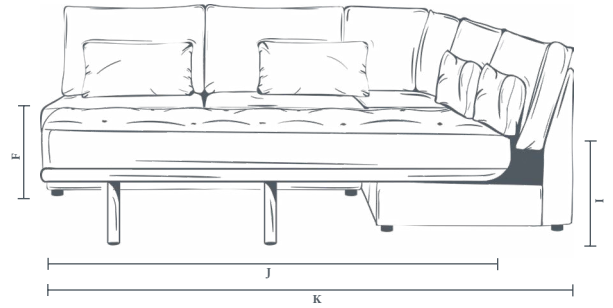

7/8 Seater Corner

SOFA DIMENSIONS

ADDITIONAL SOFA BED DIMENSIONS

MODEL	Total width 7 seater (B)	Total width 8 seater (B)	Total height (C)	Frame height (D)	Total depth (E)	Seat height (F)	Seat depth (G)	Mattress width 7 seater (H)	Mattress width 8 seater (H)	Mattress height (I)	Mattress length (J)	Total depth extended (K)	Recommended minimum door width
The Deverill	221	241	95	76	94	48	54	117	137	54	182	225	72
The Minety	224	224	95	77	92	48	54	117	137	54	182	225	74