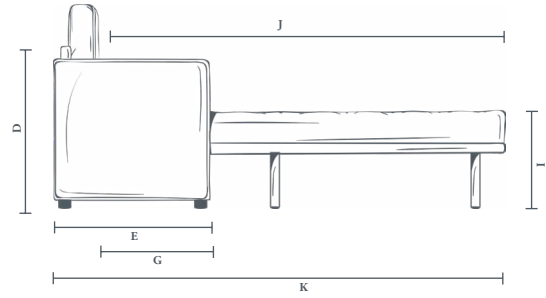

2 Modules / 2 Seater

SOFA DIMENSIONS

ADDITIONAL SOFA BED DIMENSIONS

MODEL	Total width (A)	Internal width (B)	Total height (C)	Frame height (D)	Total depth (E)	Seat height (F)	Seat depth (G)	Mattress width (H)	Mattress height (I)	Mattress length (J)	Total depth extended (K)	Recommended minimum door width
The Ablington	N/A	236	99	67	92	49	54	97	57	182	225	63
The Westbury	268	234	99	67	92	49	54	97	57	182	225	63
The Deverill	N/A	137	95	76	94	48	54	117	54	182	225	72
The Minety	N/A	135	95	77	92	48	54	117	56	182	225	74