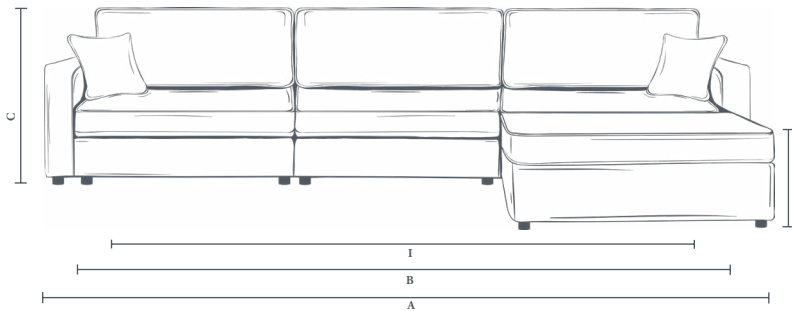

3 Modules/3 Seater & Ottoman

SOFA DIMENSIONS

ADDITIONAL SOFA BED DIMENSIONS

MODEL	Total width (A)	Internal width (B)	Total height (C)	Frame height (D)	Total depth (E)	Seat height (F)	Seat depth (G)	Chaise depth (H)	Mattress width (I)	Mattress height (J)	Mattress length (K)	Total depth extended (L)	Recommended minimum door width
The Ablington	N/A	354	99	67	92	49	56	210	97	57	182	225	63
The Westbury	386	352	99	67	92	49	56	210	97	57	182	225	63