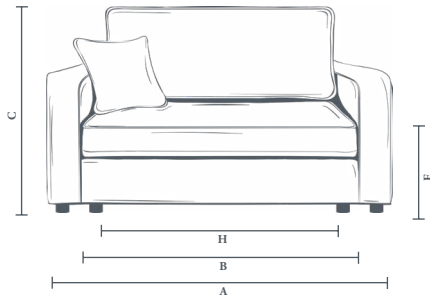

1 Module / 1 Seater

SOFA DIMENSIONS

ADDITIONAL SOFA BED DIMENSIONS

MODEL	Total width (A)	Internal width (B)	Total height (C)	Frame height (D)	Total depth (E)	Seat height (F)	Seat depth (G)	Mattress width (H)	Mattress height (I)	Mattress length (J)	Total depth extended (K)	Recommended minimum door width
The Ablington	118	118	99	67	92	49	54	97	57	182	225	63
The Westbury	150	116	99	67	92	49	54	97	57	182	225	63
The Deverill	N/A	120	95	76	94	48	54	94	54	182	225	72
The Minety	118	118	95	77	92	48	54	94	56	182	225	74

All dimensions in centimetres (cm).

Please note, The Ablington, Deverill and Minety are armless designs.