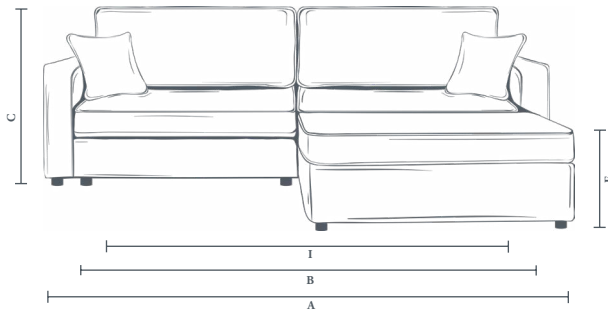

2 Modules/2 Seater & Ottoman

SOFA DIMENSIONS

ADDITIONAL SOFA BED DIMENSIONS

MODEL	Total width (A)	Internal width (B)	Total height (C)	Frame height (D)	Total depth (E)	Seat height (F)	Seat depth (G)	Chaise depth (H)	Mattress width (I)	Mattress height (J)	Mattress length (K)	Total depth extended (L)	Recommended minimum door width
The Ablington	N/A	236	99	67	92	49	54	210	97	57	182	225	63
The Westbury	268	234	99	67	92	49	54	210	97	57	182	225	63