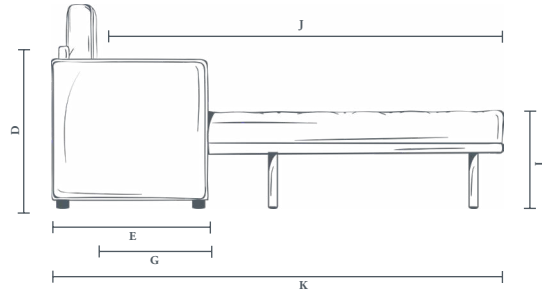

1 Module / 1 Seater

SOFA DIMENSIONS

ADDITIONAL SOFA BED DIMENSIONS

MODEL	Total width (A)	Internal width (B)	Total height (C)	Frame height (D)	Total depth (E)	Seat height (F)	Seat depth (G)	Mattress width (H)	Mattress height (I)	Mattress length (J)	Total depth extended (K)	Recommended minimum door width
The Ablington	118	118	99	67	92	49	54	97	57	182	225	63
The Westbury	150	116	99	67	92	49	54	97	57	182	225	63
The Deverill	N/A	120	95	76	94	48	54	94	54	182	225	72
The Minety	118	118	95	77	92	48	54	94	56	182	225	74

All dimensions in centimetres (cm).

Please note, The Ablington, Deverill and Minety are armless designs.