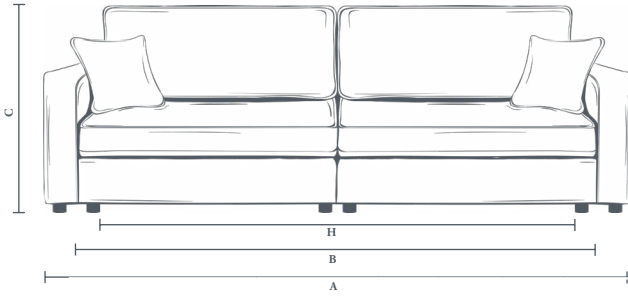

2 Modules / 2 Seater

SOFA DIMENSIONS

ADDITIONAL SOFA BED DIMENSIONS

MODEL	Total width (A)	Internal width (B)	Total height (C)	Frame height (D)	Total depth (E)	Seat height (F)	Seat depth (G)	Mattress width (H)	Mattress height (I)	Mattress length (J)	Total depth extended (K)	Recommended minimum door width
The Ablington	N/A	236	99	67	92	49	54	97	57	182	225	63
The Westbury	268	234	99	67	92	49	54	97	57	182	225	63
The Deverill	N/A	137	95	76	94	48	54	117	54	182	225	72
The Minety	N/A	135	95	77	92	48	54	117	56	182	225	74