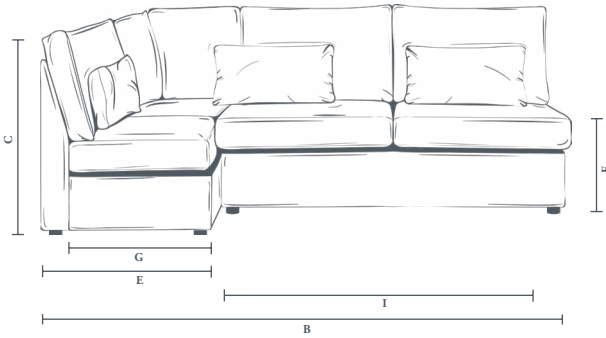

4/5 Seater Chaise

SOFA DIMENSIONS

ADDITIONAL SOFA BED DIMENSIONS

MODEL	Total width 4 seater (B)	Total width 5 seater (B)	Total height (C)	Frame height (D)	Total depth (E)	Seat height (F)	Seat depth (G)	Chaise depth (H)	Mattress width 4 seater (I)	Mattress width 5 seater (I)	Mattress height (J)	Mattress length (K)	Total depth extended (L)	Recommended minimum door width
The Deverill	221	241	95	76	94	48	54	211	117	137	54	182	225	72
The Minety	228	244	95	77	92	48	54	185	117	137	54	182	225	74