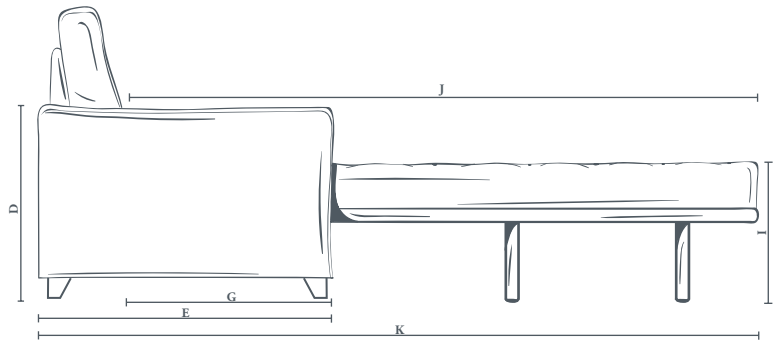

WILLOW & HALL

ARMCHAIR, LOVE SEAT, 2, 3, 3.5 & 4 SEATER SOFAS & SOFA BEDS

ARMCHAIR, SOFA & SOFA BED DIMENSIONS

ADDITIONAL SOFA BED DIMENSIONS

MODEL	Total width armchair (A)	Total width love seat (A)	Total width 2 seater (A)	Total width 3 seater (A)	Total width 3.5 seater (A)	Total width 4 seater (A)	Internal width armchair (B)	Internal width love seat (B)	Internal width 2 seater (B)	Internal width 3 seater (B)	Internal width 3.5 seater (B)	Internal width 4 seater (B)	Total height (C)	Frame height (D)	Total depth (E)	Seat height (F)	Seat depth (G)	Mattress width love seat (H)	Mattress width 2 seater (H)	Mattress width 3 seater (H)	Mattress width 3.5 seater (H)	Mattress width 4 seater (H)	Mattress height (I)	Mattress length (J)	Total depth extended (K)	Recommended minimum door width
The Appley	82	N/A	122	142	N/A	155	N/A	N/A	N/A	N/A	N/A	N/A	84	84	90	45	59	N/A	N/A	N/A	N/A	N/A	N/A	N/A	192	60
The Foxham	73	130	150	170	190	210	53	110	130	150	170	190	90	76	90	48	56	95	114	134	144	154	54	182	228	67
The Atworth	77	134	154	174	194	214	53	110	130	150	170	190	93	78	90	48	55	95	114	134	144	154	56	182	228	68
The Dunsmore	83	140	159	179	199	N/A	59	110	132	152	172	N/A	96	76	92	48	56	95	114	134	144	N/A	54	182	228	67
The Appledoe	84	141	161	181	N/A	N/A	50	108	128	148	N/A	N/A	88	88	90	46	62	95	114	134	N/A	N/A	54	182	228	78
The Downton	86	141	161	181	201	221	54	110	130	150	170	190	99	77	96	48	56	95	114	134	144	154	56	182	228	66
The Somerton	84	N/A	161	181	201	221	57	N/A	130	150	170	190	89	60	90	48	58	N/A	114	134	144	154	54	182	228	51
The Gastard	N/A	142	162	182	202	N/A	N/A	112	132	152	172	N/A	80	80	90	50	60	95	114	134	144	N/A	54	182	228	69
The Edington	83	144	163	183	N/A	N/A	54	110	131	151	N/A	N/A	97	75	91	48	56	95	114	134	N/A	N/A	54	182	228	66
The Foxcote	85	N/A	164	184	204	224	53	N/A	132	152	172	192	88	88	94	46	65	N/A	114	134	144	154	54	182	228	78
The Hamptworth	84	141	166	186	N/A	N/A	54	110	136	156	N/A	N/A	95	78	90	48	56	95	114	134	N/A	N/A	54	182	228	67
The Elmley	84	144	168	186	206	226	56	110	132	152	172	192	97	76	91	48	56	95	114	134	144	154	54	182	228	67
The Fosbury	N/A	160	180	200	N/A	220	N/A	122	142	162	N/A	182	80	71	97	50	55	100	120	140	N/A	157	59	198	213	65
The Amesbury	84	149	170	190	210	N/A	57	110	142	162	182	N/A	97	67	90	48	55	95	114	134	144	N/A	54	182	228	65
The Buttermere	97	154	170	190	210	N/A	57	110	130	150	170	N/A	98	80	97	48	55	95	114	134	144	N/A	54	182	228	70
The Lyneham	98	156	174	194	N/A	N/A	54	110	130	150	N/A	N/A	103	84	90	48	55	95	114	134	N/A	N/A	56	182	228	73
The Chilmark	98	N/A	174	194	N/A	N/A	54	N/A	130	150	N/A	N/A	91	91	90	48	60	N/A	114	134	N/A	N/A	56	182	228	80
The Kittisford	108	N/A	178	198	N/A	N/A	62	N/A	132	152	N/A	N/A	78	78	97	50	63	N/A	114	134	N/A	N/A	54	182	228	68
The Haxton	110	N/A	182	202	N/A	N/A	57	N/A	132	152	N/A	N/A	75	75	102	50	62	N/A	114	134	N/A	N/A	54	182	228	65
The Langridge	118	171	192	212	N/A	N/A	55	110	132	152	N/A	N/A	101	77	91	48	59	95	114	134	N/A	N/A	54	182	228	68
The Bulford	115	N/A	196	216	N/A	N/A	60	N/A	132	152	N/A	N/A	77	77	102	48	62	N/A	114	134	N/A	N/A	54	182	228	67
The Haselbury	70	N/A	N/A	N/A	N/A	N/A	55	N/A	N/A	N/A	N/A	N/A	80	80	60	43	54	N/A	N/A	N/A	N/A	N/A	N/A	N/A	N/A	71
The Lover	78	N/A	158	178	N/A	N/A	49	N/A	128	148	N/A	N/A	85	85	84	43	59	N/A	N/A	N/A	N/A	N/A	N/A	N/A	N/A	63

All dimensions in centimetres (cm).