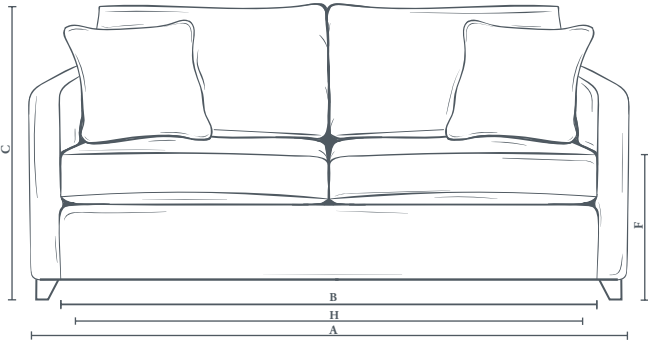

WILLOW & HALL

ARMCHAIR, LOVE SEAT, 2, 3, 3.5 & 4 SEATER SOFAS & SOFA BEDS

ARMCHAIR, SOFA & SOFA BED DIMENSIONS

ADDITIONAL SOFA BED DIMENSIONS

MODEL	Total width armchair (A)	Total width love seat (A)	Total width 2 seater (A)	Total width 3 seater (A)	Total width 3.5 seater (A)	Total width 4 seater (A)	Internal width armchair (B)	Internal width love seat (B)	Internal width 2 seater (B)	Internal width 3 seater (B)	Internal width 3.5 seater (B)	Internal width 4 seater (B)	Total height (C)	Frame height (D)	Total depth (E)	Seat height (F)	Seat depth (G)	Mattress width love seat (H)	Mattress width 2 seater (H)	Mattress width 3 seater (H)	Mattress width 3.5 seater (H)	Mattress width 4 seater (H)	Mattress height (I)	Mattress length (J)	Total depth extended (K)	Recommended minimum door width
The Appley	82	N/A	122	142	N/A	155	N/A	N/A	N/A	N/A	N/A	N/A	84	84	90	45	59	N/A	N/A	N/A	N/A	N/A	N/A	N/A	192	60
The Foxham	73	130	150	170	190	210	53	110	130	150	170	190	90	76	90	48	56	95	114	134	144	154	54	182	228	67
The Atworth	77	134	154	174	194	214	53	110	130	150	170	190	93	78	90	48	55	95	114	134	144	154	56	182	228	68
The Dunsmore	83	140	159	179	199	N/A	59	110	132	152	172	N/A	96	76	92	48	56	95	114	134	144	N/A	54	182	228	67
The Appledoe	84	141	161	181	N/A	N/A	50	108	128	148	N/A	N/A	88	88	90	46	62	95	114	134	N/A	N/A	54	182	228	78
The Downton	86	141	161	181	201	221	54	110	130	150	170	190	99	77	96	48	56	95	114	134	144	154	56	182	228	66
The Somerton	84	N/A	161	181	201	221	57	N/A	130	150	170	190	89	60	90	48	58	N/A	114	134	144	154	54	182	228	51
The Gastard	N/A	142	162	182	202	N/A	N/A	112	132	152	172	N/A	80	80	90	50	60	95	114	134	144	N/A	54	182	228	69
The Edington	83	144	163	183	N/A	N/A	54	110	131	151	N/A	N/A	97	75	91	48	56	95	114	134	N/A	N/A	54	182	228	66
The Foxcote	85	N/A	164	184	204	224	53	N/A	132	152	172	192	88	88	94	46	65	N/A	114	134	144	154	54	182	228	78
The Hamptworth	84	141	166	186	N/A	N/A	54	110	136	156	N/A	N/A	95	78	90	48	56	95	114	134	N/A	N/A	54	182	228	67
The Elmley	84	144	168	186	206	226	56	110	132	152	172	192	97	76	91	48	56	95	114	134	144	154	54	182	228	67
The Fosbury	N/A	160	180	200	N/A	220	N/A	122	142	162	N/A	182	80	71	97	50	55	100	120	140	N/A	157	59	198	213	65
The Amesbury	84	149	170	190	210	N/A	57	110	142	162	182	N/A	97	67	90	48	55	95	114	134	144	N/A	54	182	228	65
The Buttermere	97	154	170	190	210	N/A	57	110	130	150	170	N/A	98	80	97	48	55	95	114	134	144	N/A	54	182	228	70
The Lyneham	98	156	174	194	N/A	N/A	54	110	130	150	N/A	N/A	103	84	90	48	55	95	114	134	N/A	N/A	56	182	228	73
The Chilmark	98	N/A	174	194	N/A	N/A	54	N/A	130	150	N/A	N/A	91	91	90	48	60	N/A	114	134	N/A	N/A	56	182	228	80
The Kittisford	108	N/A	178	198	N/A	N/A	62	N/A	132	152	N/A	N/A	78	78	97	50	63	N/A	114	134	N/A	N/A	54	182	228	68
The Haxton	110	N/A	182	202	N/A	N/A	57	N/A	132	152	N/A	N/A	75	75	102	50	62	N/A	114	134	N/A	N/A	54	182	228	65
The Langridge	118	171	192	212	N/A	N/A	55	110	132	152	N/A	N/A	101	77	91	48	59	95	114	134	N/A	N/A	54	182	228	68
The Bulford	115	N/A	196	216	N/A	N/A	60	N/A	132	152	N/A	N/A	77	77	102	48	62	N/A	114	134	N/A	N/A	54	182	228	67
The Haselbury	70	N/A	N/A	N/A	N/A	N/A	55	N/A	N/A	N/A	N/A	N/A	80	80	60	43	54	N/A	N/A	N/A	N/A	N/A	N/A	N/A	N/A	71
The Lover	78	N/A	158	178	N/A	N/A	49	N/A	128	148	N/A	N/A	85	85	84	43	59	N/A	N/A	N/A	N/A	N/A	N/A	N/A	N/A	63

All dimensions in centimetres (cm).