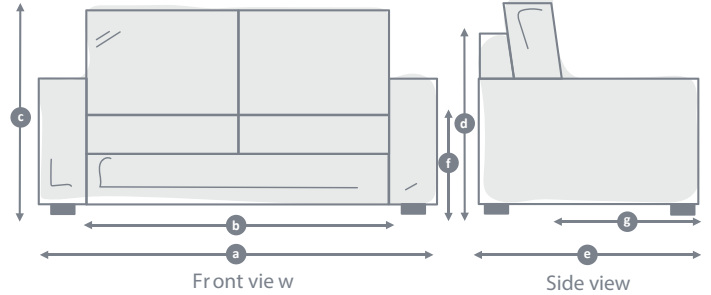

Sofas

Armchair & Sofa Dimensions

Model	Total width Armchair (a)	Total width Love Seat (a)	Total width 2 seater (a)	Total width 3 seater (a)	Total width 3.5 seater (a)	Total width 4 seater (a)	Internal width Armchair (b)	Internal width Love Seat (b)	Internal width 2 seater (b)	Internal width 3 seater (b)	Internal width 3.5 seater (b)	Internal width 4 seater (b)	Total height (c)	Frame height (d)	Total depth (e)	Seat height (f)	Seat depth (g)	Recommended minimum door width
The Haselbury	70	N/A	N/A	N/A	N/A	N/A	55	N/A	N/A	N/A	N/A	N/A	80	80	60	43	54	71
The Lullington	70	N/A	N/A	N/A	N/A	N/A	44	N/A	N/A	N/A	N/A	N/A	84	84	74	43	47	64
The Parbrook	87	N/A	N/A	N/A	N/A	N/A	50	N/A	N/A	N/A	N/A	N/A	96	96	89	48	58	74
The Foxham	73	130	150	170	190	210	53	110	130	150	170	190	90	76	90	48	56	67
The Atworth	77	134	154	174	194	214	53	110	130	150	170	190	93	78	90	48	55	68
The Gifford	80	135	155	175	N/A	N/A	57	112	132	152	N/A	N/A	92	78	92	46	55	68
The Lover	78	N/A	158	178	N/A	N/A	49	N/A	128	148	N/A	N/A	85	85	84	43	59	63
The Dunsmore	83	140	159	179	199	N/A	59	110	132	152	172	N/A	96	76	92	48	56	67
The Appledoe	84	141	161	181	N/A	N/A	50	108	128	148	N/A	N/A	88	88	90	46	62	78
The Downton	86	141	161	181	201	221	54	110	130	150	170	190	99	77	96	48	56	66
The Somerton	84	N/A	161	181	N/A	221	57	N/A	130	150	N/A	190	89	60	90	48	58	51
The Gastard	N/A	142	162	182	202	N/A	N/A	112	132	152	172	N/A	80	80	90	50	60	69
The Edington	83	144	163	183	N/A	N/A	54	110	131	151	N/A	N/A	97	75	91	48	56	66
The Foxcote	85	N/A	164	184	204	224	53	N/A	132	152	172	192	88	88	94	46	65	78
The Hamptworth	84	141	166	186	N/A	N/A	54	110	136	156	N/A	N/A	95	78	90	48	56	67
The Kingswood	102	N/A	166	186	N/A	N/A	68	N/A	132	152	N/A	N/A	93	93	90	43	67	83
The Chicklade	98	N/A	167	187	N/A	N/A	49	N/A	119	139	N/A	N/A	84	84	94	44	63	57
The Elmley	84	144	168	186	206	226	56	110	132	152	172	192	97	76	91	48	56	67
The Amesbury	84	149	170	190	210	N/A	57	110	142	162	182	N/A	97	67	90	48	55	65
The Buttermere	97	154	170	190	210	N/A	57	110	130	150	170	N/A	98	80	97	48	55	70
The Lyneham	98	156	174	194	N/A	N/A	54	110	130	150	N/A	N/A	103	84	90	48	55	73

All dimensions in centimetres (cm).

Please note, due to the design of the back cushions on The Lyneham love seat, sofa and sofa bed model, the total height is approximately 7cm more than the armchair. In addition please note, seat heights will vary slightly depending on your seat choice.