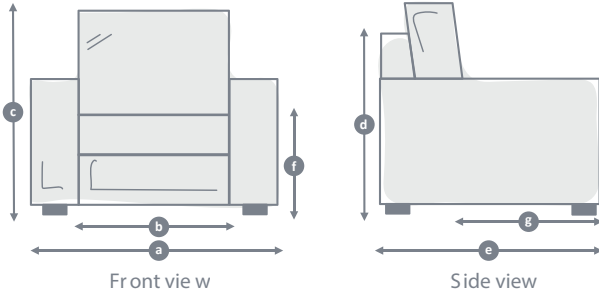

WILLOW & HALL

BEAUTIFULLY BRITISH HANDMADE FURNITURE

1 Seater, Love Seat, 2, 3, 3.5 & 4 Seater Sofas

Armchairs