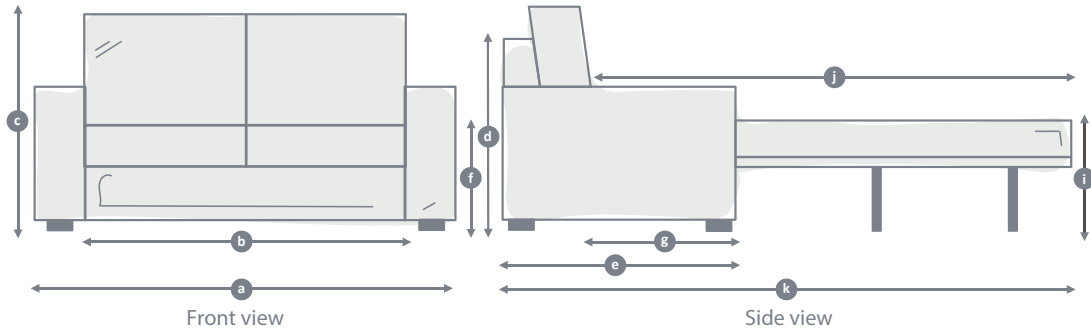

All dimensions in centimetres (cm).

Please note, due to the design of the back cushions on The Lyneham love seat, sofa and sofa bed model, the total height is approximately 7cm more than the armchair. In addition please note, seat heights will vary slightly depending on your seat choice.

Call us on 020 8939 3800 or visit our London showroom | willowandhall.co.uk

WILLOW & HALL

Armchair, Love Seat, 2, 3, 3.5 & 4 Seater Sofa Beds

Armchair, Sofa & Sofa Bed Dimensions

Additional Sofa Bed Dimensions

Model	Armchair, Sofa & Sofa Bed Dimensions															Additional Sofa Bed Dimensions										
	Total width Armchair (a)	Total width Love Seat (a)	Total width 2 seater (a)	Total width 3 seater (a)	Total width 3.5 seater (a)	Total width 4 seater (a)	Internal width Armchair (b)	Internal width Love Seat (b)	Internal width 2 seater (b)	Internal width 3 seater (b)	Internal width 3.5 seater (b)	Internal width 4 seater (b)	Total height (c)	Frame height (d)	Total depth (e)	Seat height (f)	Seat depth (g)	Mattress width Love Seat (h)	Mattress width 2 seater (h)	Mattress width 3 seater (h)	Mattress width 3.5 seater (h)	Mattress width 4 seater (h)	Mattress height (i)	Mattress length (j)	Total depth extended (k)	Recommended minimum door width
The Fosbury	N/A	160	180	200	N/A	220	N/A	122	142	162	N/A	182	80	71	97	50	55	100	120	140	N/A	160	59	198	213	65
The Haxton	110	N/A	182	202	N/A	N/A	57	N/A	132	152	N/A	N/A	75	75	102	50	62	N/A	114	134	N/A	N/A	54	182	228	65
The Langridge	118	171	192	212	N/A	N/A	55	110	132	152	N/A	N/A	101	77	91	48	59	95	114	134	N/A	N/A	54	182	228	68
The Bulford	115	N/A	196	216	N/A	N/A	60	N/A	132	152	N/A	N/A	77	77	102	48	62	N/A	114	134	N/A	N/A	54	182	228	67