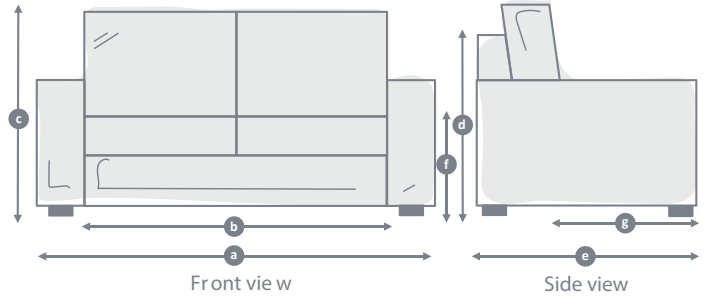

All dimensions in centimetres (cm).

Please note, due to the design of the back cushions on The Lyneham love seat, sofa and sofa bed model, the total height is approximately 7cm more than the armchair. In addition please note, seat heights will vary slightly depending on your seat choice.

WILLOW & HALL

BEAUTIFULLY BRITISH HANDMADE FURNITURE

1 Seater, Love Seat, 2, 3, 3.5 & 4 Seater Sofas

Armchairs

Sofas

Armchair & Sofa Dimensions

Model	Total width Armchair (a)	Total width Love Seat (a)	Total width 2 seater (a)	Total width 3 seater (a)	Total width 3.5 seater (a)	Total width 4 seater (a)	Internal width Armchair (b)	Internal width Love Seat (b)	Internal width 2 seater (b)	Internal width 3 seater (b)	Internal width 3.5 seater (b)	Internal width 4 seater (b)	Total height (c)	Frame height (d)	Total depth (e)	Seat height (f)	Seat depth (g)	Recommended minimum door width
The Chilmark	98	N/A	174	194	N/A	N/A	54	N/A	130	150	N/A	N/A	91	91	90	48	60	80
The Wishford	85	N/A	176	196	N/A	N/A	51	N/A	142	162	N/A	N/A	89	89	93	51	63	64
The Kittisford	108	N/A	178	198	N/A	N/A	62	N/A	132	152	N/A	N/A	78	78	97	50	63	68
The Haxton	110	N/A	182	202	N/A	N/A	57	N/A	132	152	N/A	N/A	75	75	102	50	62	65
The Langridge	118	171	192	212	N/A	N/A	55	110	132	152	N/A	N/A	101	77	91	48	59	68
The Bulford	115	N/A	196	216	N/A	N/A	60	N/A	132	152	N/A	N/A	77	77	102	48	62	67