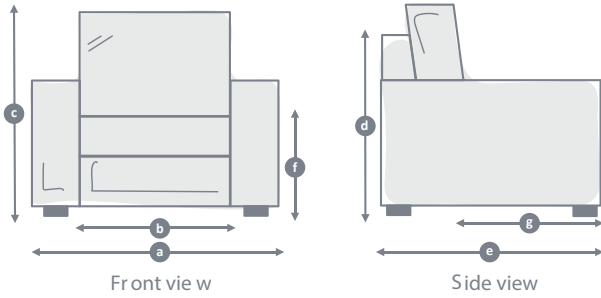

All dimensions in centimetres (cm).

Please note, due to the design of the back cushions on The Lyneham love seat, sofa and sofa bed model, the total height is approximately 7cm more than the armchair. In addition please note, seat heights will vary slightly depending on your seat choice.

WILLOW & HALL

BEAUTIFULLY BRITISH HANDMADE FURNITURE

1 Seater, Love Seat, 2, 3, 3.5 & 4 Seater Sofas

Armchairs

Sofas

Armchair & Sofa Dimensions

Model	Total width Armchair (a)	Total width Love Seat (a)	Total width 2 seater (a)	Total width 3 seater (a)	Total width 3.5 seater (a)	Total width 4 seater (a)	Internal width Armchair (b)	Internal width Love Seat (b)	Internal width 2 seater (b)	Internal width 3 seater (b)	Internal width 3.5 seater (b)	Internal width 4 seater (b)	Total height (c)	Frame height (d)	Total depth (e)	Seat height (f)	Seat depth (g)	Recommended minimum door width
The Chilmark	98	N/A	174	194	N/A	N/A	54	N/A	130	150	N/A	N/A	91	91	90	48	60	80
The Wishford	85	N/A	176	196	N/A	N/A	51	N/A	142	162	N/A	N/A	89	89	93	51	63	64
The Kittisford	108	N/A	178	198	N/A	N/A	62	N/A	132	152	N/A	N/A	78	78	97	50	63	68
The Haxton	110	N/A	182	202	N/A	N/A	57	N/A	132	152	N/A	N/A	75	75	102	50	62	65
The Langridge	118	171	192	212	N/A	N/A	55	110	132	152	N/A	N/A	101	77	91	48	59	68
The Bulford	115	N/A	196	216	N/A	N/A	60	N/A	132	152	N/A	N/A	77	77	102	48	62	67