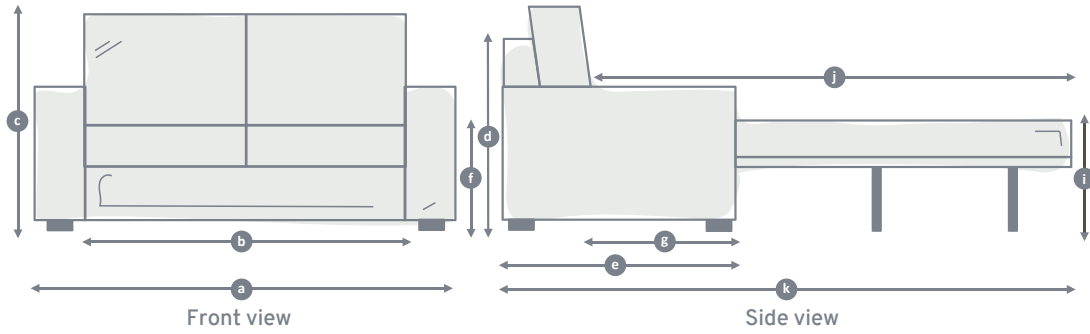

WILLOW & HALL

Armchair, Love Seat, 2, 3, 3.5 & 4 Seater Sofa Beds

Armchair, Sofa & Sofa Bed Dimensions

Additional Sofa Bed Dimensions

Model	Armchair, Sofa & Sofa Bed Dimensions																Additional Sofa Bed Dimensions							Recommended minimum door width		
	Total width Armchair (a)	Total width Love Seat (a)	Total width 2 seater (a)	Total width 3 seater (a)	Total width 3.5 seater (a)	Total width 4 seater (a)	Internal width Armchair (b)	Internal width Love Seat (b)	Internal width 2 seater (b)	Internal width 3 seater (b)	Internal width 3.5 seater (b)	Internal width 4 seater (b)	Total height (c)	Frame height (d)	Total depth (e)	Seat height (f)	Seat depth (g)	Mattress width Love Seat (h)	Mattress width 2 seater (h)	Mattress width 3 seater (h)	Mattress width 3.5 seater (h)	Mattress width 4 seater (h)	Mattress height (i)		Mattress length (j)	Total depth extended (k)
The Appley	82	N/A	122	142	N/A	155	N/A	N/A	N/A	N/A	N/A	N/A	84	84	90	45	59	N/A	N/A	N/A	N/A	N/A	N/A	N/A	192	60
The Foxham	73	130	150	170	190	210	53	110	130	150	170	190	90	76	90	48	56	95	114	134	144	154	54	182	228	67
The Atworth	77	134	154	174	194	N/A	53	110	130	150	170	N/A	93	78	90	48	55	95	114	134	144	N/A	56	182	228	68
The Gifford	80	135	155	175	N/A	N/A	57	112	132	152	N/A	N/A	92	78	92	46	55	95	114	134	N/A	N/A	54	182	228	68
The Dunsmore	83	140	159	179	N/A	N/A	59	110	132	152	N/A	N/A	96	76	92	48	56	95	114	134	N/A	N/A	54	182	228	67
The Appledoe	84	141	161	181	N/A	N/A	50	108	128	148	N/A	N/A	88	88	90	46	62	95	114	134	N/A	N/A	54	182	228	78
The Downton	86	141	161	181	201	N/A	54	110	130	150	170	N/A	99	77	96	48	56	95	114	134	144	N/A	56	182	228	66
The Somerton	84	N/A	161	181	201	N/A	57	N/A	130	150	170	N/A	89	60	90	48	58	N/A	114	134	144	N/A	54	182	228	51
The Gastard	N/A	142	162	182	N/A	N/A	N/A	112	132	152	N/A	N/A	80	80	90	50	60	95	114	134	N/A	N/A	54	182	228	69
The Edington	83	144	163	183	N/A	N/A	54	110	131	151	N/A	N/A	97	75	91	48	56	95	114	134	N/A	N/A	54	182	228	66
The Foxcote	85	N/A	164	184	204	N/A	53	N/A	132	152	172	N/A	88	88	94	46	65	N/A	114	134	144	N/A	54	182	228	78
The Hamptworth	84	141	166	186	N/A	N/A	54	110	136	156	N/A	N/A	95	78	90	48	56	95	114	134	N/A	N/A	54	182	228	67
The Kingswood	102	N/A	166	186	N/A	N/A	68	N/A	132	152	N/A	N/A	93	93	90	43	67	N/A	114	134	N/A	N/A	54	182	228	83
The Elmley	84	144	168	186	206	N/A	56	110	132	152	172	N/A	97	76	91	48	56	95	114	134	144	N/A	54	182	228	67
The Barrington	90	146	168	188	N/A	N/A	62	110	131	151	N/A	N/A	99	77	91	48	56	95	114	134	N/A	N/A	54	182	228	75
The Amesbury	84	149	170	190	210	N/A	57	110	142	162	182	N/A	97	67	90	48	55	95	114	134	144	N/A	54	182	228	65
The Buttermere	97	154	170	190	210	N/A	57	110	130	150	170	N/A	98	80	97	48	55	95	114	134	144	N/A	54	182	228	70
The Lyneham	98	156	174	194	N/A	N/A	54	110	130	150	N/A	N/A	103	84	90	48	55	95	114	134	N/A	N/A	56	182	228	73
The Chilmark	98	N/A	174	194	N/A	N/A	54	N/A	130	150	N/A	N/A	91	91	90	48	60	N/A	114	134	N/A	N/A	56	182	228	80
The Kittisford	108	N/A	178	198	N/A	N/A	62	N/A	132	152	N/A	N/A	78	78	97	50	63	N/A	114	134	N/A	N/A	54	182	228	68
The Yatesbury	N/A	N/A	178	198	N/A	N/A	N/A	N/A	142	162	N/A	N/A	94	78	90	48	56	N/A	114	134	N/A	N/A	56	182	228	67

All dimensions in centimetres (cm).