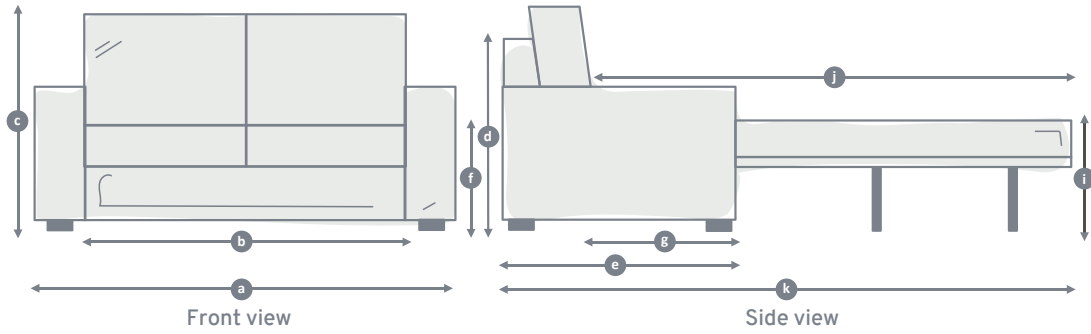

WILLOW & HALL

Armchair, Love Seat, 2, 3, 3.5 & 4 Seater Sofa Beds

Model	Armchair, Sofa & Sofa Bed Dimensions																Additional Sofa Bed Dimensions									
	Total width Armchair (a)	Total width Love Seat (a)	Total width 2 seater (a)	Total width 3 seater (a)	Total width 3.5 seater (a)	Total width 4 seater (a)	Internal width Armchair (b)	Internal width Love Seat (b)	Internal width 2 seater (b)	Internal width 3 seater (b)	Internal width 3.5 seater (b)	Internal width 4 seater (b)	Total height (c)	Frame height (d)	Total depth (e)	Seat height (f)	Seat depth (g)	Mattress width Love Seat (h)	Mattress width 2 seater (h)	Mattress width 3 seater (h)	Mattress width 3.5 seater (h)	Mattress width 4 seater (h)	Mattress height (i)	Mattress length (j)	Total depth extended (k)	Recommended minimum door width
The Wilsford	N/A	N/A	178	198	N/A	N/A	N/A	N/A	142	162	N/A	N/A	94	78	90	48	56	N/A	114	134	N/A	N/A	56	182	228	67
The Fosbury	N/A	160	180	200	N/A	220	N/A	122	142	162	N/A	182	80	71	97	50	55	100	120	140	N/A	160	59	198	213	65
The Haxton	110	N/A	182	202	N/A	N/A	57	N/A	132	152	N/A	N/A	75	75	102	50	62	N/A	114	134	N/A	N/A	54	182	228	65
The Wardour	106	N/A	183	203	N/A	N/A	56	N/A	133	153	N/A	N/A	100	81	90	48	56	N/A	114	134	N/A	N/A	56	182	228	70
The Chisbury	106	N/A	183	203	N/A	N/A	56	N/A	133	153	N/A	N/A	100	81	90	48	56	N/A	114	134	N/A	N/A	56	182	228	70
The Langridge	118	171	192	212	N/A	N/A	55	110	132	152	N/A	N/A	101	77	91	48	59	95	114	134	N/A	N/A	54	182	228	68
The Bulford	115	N/A	196	216	N/A	N/A	60	N/A	132	152	N/A	N/A	77	77	102	48	62	N/A	114	134	N/A	N/A	54	182	228	67

All dimensions in centimetres (cm).

Please note, due to the design of the back cushions on The Lyneham love seat, sofa and sofa bed model, the total height is approximately 7cm more than the armchair. In addition please note, seat heights will vary slightly depending on your seat choice.