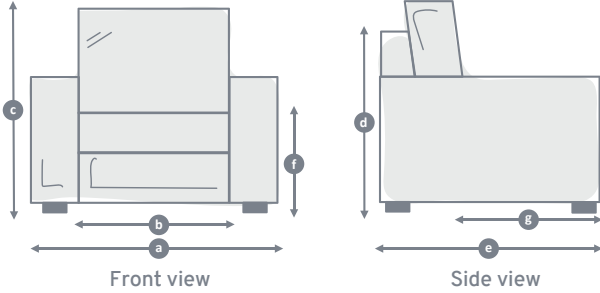

WILLOW & HALL

BEAUTIFULLY BRITISH HANDMADE FURNITURE

1 Seater, Love Seat, 2, 3, 3.5 & 4 Seater Sofas

Armchairs