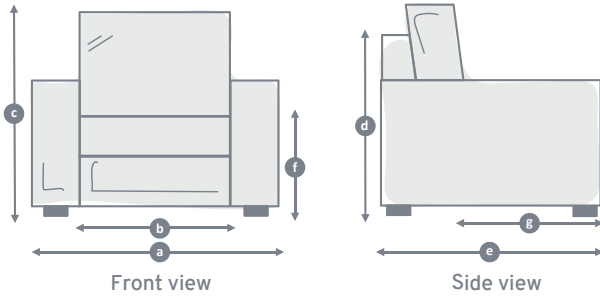

WILLOW & HALL

BEAUTIFULLY BRITISH HANDMADE FURNITURE

1 Seater, Love Seat, 2, 3, 3.5 & 4 Seater Sofas

Armchairs