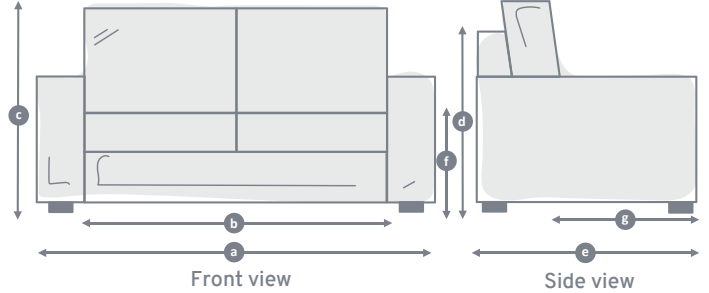

Sofas

Armchair & Sofa Dimensions

Model	Total width Armchair (a)	Total width Love Seat (a)	Total width 2 seater (a)	Total width 3 seater (a)	Total width 3.5 seater (a)	Total width 4 seater (a)	Internal width Armchair (b)	Internal width Love Seat (b)	Internal width 2 seater (b)	Internal width 3 seater (b)	Internal width 3.5 seater (b)	Internal width 4 seater (b)	Total height (c)	Frame height (d)	Total depth (e)	Seat height (f)	Seat depth (g)	Recommended minimum door width
The Haselbury	70	N/A	N/A	N/A	N/A	N/A	55	N/A	N/A	N/A	N/A	N/A	80	80	60	43	54	71
The Lullington	70	N/A	N/A	N/A	N/A	N/A	44	N/A	N/A	N/A	N/A	N/A	84	84	74	43	47	64
The Parbrook	87	N/A	N/A	N/A	N/A	N/A	50	N/A	N/A	N/A	N/A	N/A	96	96	89	48	58	74
The Foxham	73	130	150	170	190	210	53	110	130	150	170	190	90	76	90	48	56	67
The Atworth	77	134	154	174	194	N/A	53	110	130	150	170	N/A	93	78	90	48	55	68
The Gifford	80	135	155	175	N/A	N/A	57	112	132	152	N/A	N/A	92	78	92	46	55	68
The Lover	78	N/A	158	178	N/A	N/A	49	N/A	128	148	N/A	N/A	85	85	84	43	59	63
The Dunsmore	83	140	159	179	N/A	N/A	59	110	132	152	N/A	N/A	96	76	92	48	56	67
The Appledoe	84	141	161	181	N/A	N/A	50	108	128	148	N/A	N/A	88	88	90	46	62	78
The Downton	86	141	161	181	201	N/A	54	110	130	150	170	N/A	99	77	96	48	56	66
The Somerton	84	N/A	161	181	N/A	N/A	57	N/A	130	150	N/A	N/A	89	60	90	48	58	51
The Gastard	N/A	142	162	182	N/A	N/A	N/A	112	132	152	N/A	N/A	80	80	90	50	60	69
The Edington	83	144	163	183	N/A	N/A	54	110	131	151	N/A	N/A	97	75	91	48	56	66
The Foxcote	85	N/A	164	184	204	N/A	53	N/A	132	152	172	N/A	88	88	94	46	65	78
The Hamptworth	84	141	166	186	N/A	N/A	54	110	136	156	N/A	N/A	95	78	90	48	56	67
The Kingswood	102	N/A	166	186	N/A	N/A	68	N/A	132	152	N/A	N/A	93	93	90	43	67	83
The Chicklade	98	N/A	167	187	N/A	N/A	49	N/A	119	139	N/A	N/A	84	84	94	44	63	57
The Elmley	84	144	168	186	206	N/A	56	110	132	152	172	N/A	97	76	91	48	56	67
The Barrington	90	146	168	188	N/A	N/A	62	110	131	151	N/A	N/A	99	77	91	48	56	75
The Amesbury	84	149	170	190	210	N/A	57	110	142	162	182	N/A	97	67	90	48	55	65
The Buttermere	97	154	170	190	210	N/A	57	110	130	150	170	N/A	98	80	97	48	55	70
The Lyneham	98	156	174	194	N/A	N/A	54	110	130	150	N/A	N/A	103	84	90	48	55	73

All dimensions in centimetres (cm).

Please note, due to the design of the back cushions on The Lyneham love seat, sofa and sofa bed model, the total height is approximately 7cm more than the armchair. In addition please note, seat heights will vary slightly depending on your seat choice.

Call us on 020 8939 3800 or visit our London showroom | willowandhall.co.uk