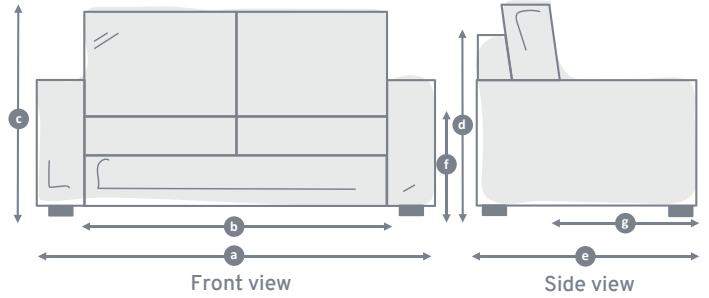

Sofas

Armchair & Sofa Dimensions

Model	Total width Armchair (a)	Total width Love Seat (a)	Total width 2 seater (a)	Total width 3 seater (a)	Total width 3.5 seater (a)	Total width 4 seater (a)	Internal width Armchair (b)	Internal width Love Seat (b)	Internal width 2 seater (b)	Internal width 3 seater (b)	Internal width 3.5 seater (b)	Internal width 4 seater (b)	Total height (c)	Frame height (d)	Total depth (e)	Seat height (f)	Seat depth (g)	Recommended minimum door width
The Chilmark	98	N/A	174	194	N/A	N/A	54	N/A	130	150	N/A	N/A	91	91	90	48	60	80
The Wishford	85	N/A	176	196	N/A	N/A	51	N/A	142	162	N/A	N/A	89	89	93	51	63	64
The Kittisford	108	N/A	178	198	N/A	N/A	62	N/A	132	152	N/A	N/A	78	78	97	50	63	68
The Yatesbury	N/A	N/A	178	198	N/A	N/A	N/A	N/A	142	162	N/A	N/A	94	78	90	48	56	67
The Wilsford	N/A	N/A	178	198	N/A	N/A	N/A	N/A	142	162	N/A	N/A	94	78	90	48	56	67
The Haxton	110	N/A	182	202	N/A	N/A	57	N/A	132	152	N/A	N/A	75	75	102	50	62	65
The Wardour	106	N/A	183	203	N/A	N/A	56	N/A	133	153	N/A	N/A	100	81	90	48	56	70
The Chisbury	106	N/A	183	203	N/A	N/A	56	N/A	133	153	N/A	N/A	100	81	90	48	56	70
The Langridge	118	171	192	212	N/A	N/A	55	110	132	152	N/A	N/A	101	77	91	48	59	68
The Bulford	115	N/A	196	216	N/A	N/A	60	N/A	132	152	N/A	N/A	77	77	102	48	62	67

All dimensions in centimetres (cm).

Please note, due to the design of the back cushions on The Lyneham love seat, sofa and sofa bed model, the total height is approximately 7cm more than the armchair. In addition please note, seat heights will vary slightly depending on your seat choice.

Call us on 020 8939 3800 or visit our London showroom | willowandhall.co.uk