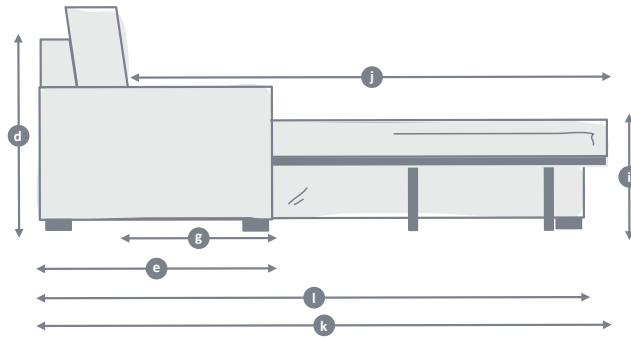

All dimensions in centimetres (cm).

In addition please note, seat heights will vary slightly depending on your seat choice.

Call us on 020 8939 3800 or visit our London showroom | [willowandhall.co.uk](http://willowandhall.co.uk)

## Chaise & Chaise Storage Sofa Beds

Non-chaise side view

Model	Total width 4 seater (a)	Total width 5 seater (a)	Total width 6 seater (a)	Internal width 4 seater (b)	Internal width 5 seater (b)	Internal width 6 seater (b)	Total height (c)	Frame height (d)	Total depth (e)	Seat height (f)	Seat depth (g)	Chaise depth (h)	Mattress width 4 seater (i)	Mattress width 5 seater (i)	Mattress width 6 seater (i)	Mattress height (j)	Mattress length (j)	Total depth extended (k)	Recommended minimum door width
The Shalbourne	245	265	N/A	211	231	N/A	97	77	89	50	54	179	114	134	N/A	54	182	228	68
The Bishopstrow	245	265	N/A	211	231	N/A	97	77	89	50	54	179	114	134	N/A	54	182	228	68
The Bowood	256	276	N/A	214	234	N/A	93	79	90	48	56	180	114	134	N/A	54	182	228	69