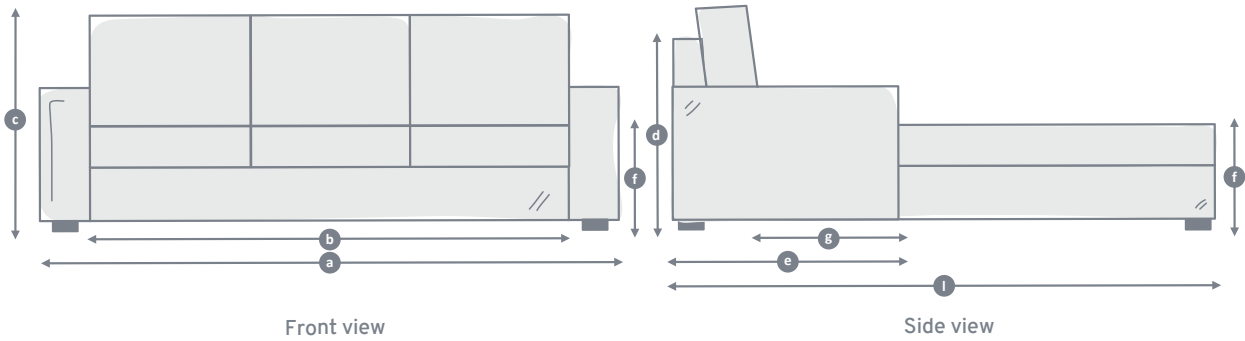

All dimensions in centimetres (cm).

In addition please note, seat heights will vary slightly depending on your seat choice.

Call us on 020 8939 3800 or visit our London showroom | [willowandhall.co.uk](http://willowandhall.co.uk)

## Chaise & Chaise Storage Sofa Beds

Non-chaise side view

Model	Total width 4 seater (a)	Total width 5 seater (a)	Total width 6 seater (a)	Internal width 4 seater (b)	Internal width 5 seater (b)	Internal width 6 seater (b)	Total height (c)	Frame height (d)	Total depth (e)	Seat height (f)	Seat depth (g)	Chaise depth (h)	Mattress width 4 seater (i)	Mattress width 5 seater (i)	Mattress width 6 seater (i)	Mattress height (j)	Mattress length (j)	Total depth extended (k)	Recommended minimum door width
The Shalbourne	245	265	N/A	211	231	N/A	97	77	89	50	54	179	114	134	N/A	54	182	228	68
The Bishopstrow	245	265	N/A	211	231	N/A	97	77	89	50	54	179	114	134	N/A	54	182	228	68
The Bowood	256	276	N/A	214	234	N/A	93	79	90	48	56	180	114	134	N/A	54	182	228	69