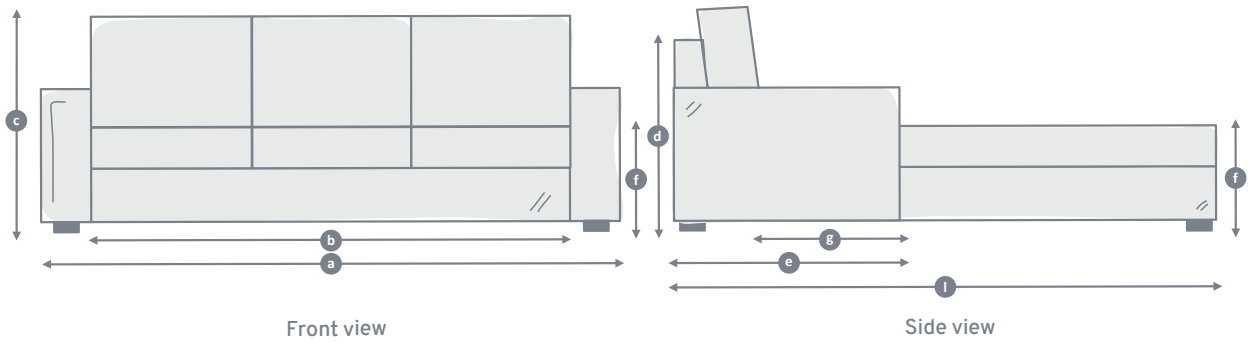

WILLOW & HALL

BEAUTIFULLY BRITISH HANDMADE FURNITURE

Chaise & Chaise Storage Sofas

Model	Total width 4 seater (a)	Total width 5 seater (a)	Total width 6 seater (a)	Internal width 4 seater (b)	Internal width 5 seater (b)	Internal width 6 seater (b)	Total height (c)	Frame height (d)	Total depth (e)	Seat height (f)	Seat depth (g)	Chaise depth (l)	Recommended minimum door width
The Gifford	225	245	N/A	202	222	N/A	92	78	92	46	55	150	68
The Marston	230	250	N/A	210	230	N/A	93	77	90	48	56	180	68
The Aldbourne	235	255	N/A	215	235	N/A	93	77	90	48	56	180	68
The Larkhill	237	257	N/A	207	227	N/A	99	77	96	48	56	180	66
The Tidworth	237	257	N/A	207	227	N/A	99	77	96	48	56	180	66
The Alton	238	258	N/A	212	232	N/A	93	75	90	48	52	180	66
The Cherhill	238	258	N/A	212	232	N/A	93	75	90	48	52	180	66
The Bermerton	238	258	N/A	212	232	N/A	93	75	90	48	52	180	66
The Purton	238	258	N/A	212	232	N/A	93	75	90	48	52	180	66
The Ansty	239	259	N/A	208	228	N/A	97	73	91	49	55	180	63
The Ashwell	240	260	N/A	210	230	N/A	91	71	91	48	54	180	62
The Bayfield	240	260	N/A	210	230	N/A	91	71	91	48	54	180	62
The Alderton	243	263	283	205	225	245	95	77	95	50	54	179	68
The Easterton	245	265	N/A	205	225	N/A	97	78	90	48	54	180	68
The Shalbourne	245	265	N/A	211	231	N/A	97	77	89	50	54	179	68
The Bishopstrow	245	265	N/A	211	231	N/A	97	77	89	50	54	179	68
The Bowood	256	276	N/A	214	234	N/A	93	79	90	48	56	180	69

All dimensions in centimetres (cm).

In addition please note, seat heights will vary slightly depending on your seat choice.