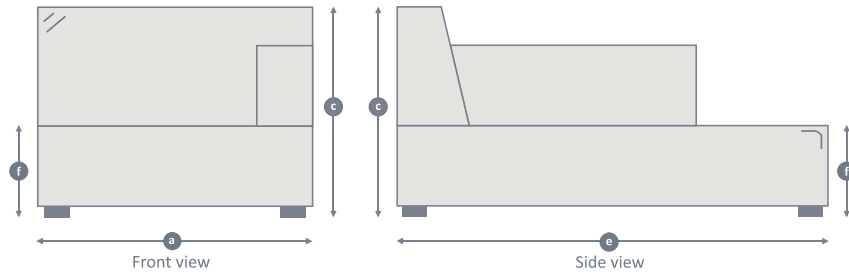

WILLOW & HALL

BEAUTIFULLY BRITISH HANDMADE FURNITURE

Chaise Longues

Model	Total width (a)	Total height (c)	Total depth (e)	Seat height (f)	Recommended minimum door width
The Waterlip	70	94	160	46	72
The Dunball	76	91	175	44	74
The Hunstrete	79	90	174	50	72
The Bingham	80	85	165	48	63

All dimensions in centimetres (cm).
Please note, seat heights will vary very slightly depending on your seat choice.

Call us on 020 8939 3800 or visit our London showroom | willowandhall.co.uk