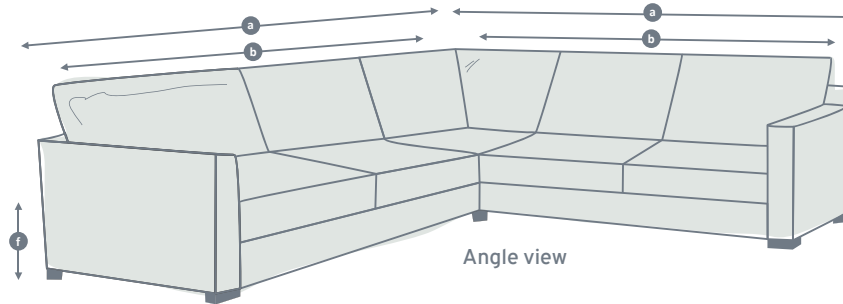

WILLOW & HALL

BEAUTIFULLY BRITISH HANDMADE FURNITURE

Corner Sofas

Model	Total width/length 7 seater (a)	Total width/length 8 seater (a)	Internal width/length 7 seater (b)	Internal width/length 8 seater (b)	Total height (c)	Frame height (d)	Total depth (e)	Seat height (f)	Seat depth (g)	Recommended minimum door width
The Restrop	235	255	215	235	93	77	90	48	56	68
The Milbourne	237	257	207	227	99	77	96	48	56	66
The Bisford	238	258	212	232	93	75	90	48	52	66
The Semley	238	258	212	232	93	75	90	48	52	66
The Fyfield	240	260	210	230	91	71	91	48	54	62
The Tidcombe	245	265	203	223	93	79	90	48	56	69
The Highworth	245	265	205	225	97	78	90	48	54	68
The Cleverton	245	265	211	231	97	77	89	50	54	68
The Gifford	245	265	222	242	92	78	92	46	55	68

All dimensions in centimetres (cm).
 In addition please note, seat heights will vary slightly depending on your seat choice.