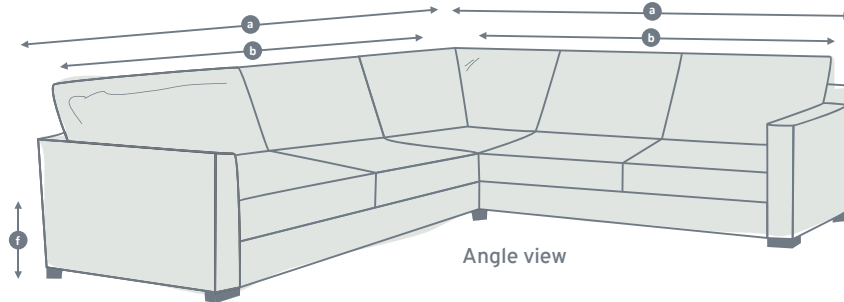

WILLOW & HALL

BEAUTIFULLY BRITISH HANDMADE FURNITURE

Corner Sofa Beds

Sofa Bed side view

Model	Total width/length 7 seater (a)	Total width/length 8 seater (a)	Internal width/length 7 seater (b)	Internal width/length 8 seater (b)	Total height (c)	Frame height (d)	Total depth (e)	Seat height (f)	Seat depth (g)	Mattress width 7 seater (h)	Mattress width 8 seater (h)	Mattress height (i)	Mattress length (j)	Total depth extended (k)	Recommended minimum door width
The Restrop	235	255	215	235	93	77	90	48	56	114	134	54	182	228	68
The Milbourne	237	257	207	227	99	77	96	48	56	114	134	56	182	228	66
The Bisford	238	258	212	232	93	75	90	48	52	114	134	54	182	228	66
The Semley	238	258	212	232	93	75	90	48	52	114	134	54	182	228	66
The Fyfield	240	260	210	230	91	71	91	48	54	114	134	54	182	228	62
The Tidcombe	245	265	203	223	93	79	90	48	56	114	134	54	182	228	69
The Highworth	245	265	205	225	97	78	90	48	54	114	134	54	182	228	68
The Cleverton	245	265	211	231	97	77	89	50	54	114	134	54	182	228	68
The Gifford	245	265	222	242	92	78	92	46	55	114	134	54	182	228	68

All dimensions in centimetres (cm).
In addition please note, seat heights will vary slightly depending on your seat choice.