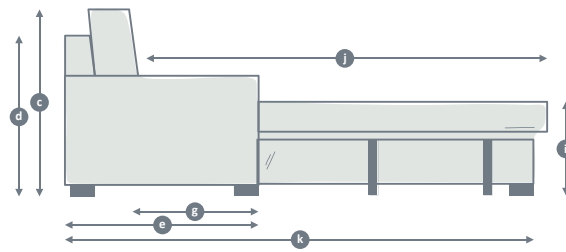

WILLOW & HALL

BEAUTIFULLY BRITISH HANDMADE FURNITURE

Corner Sofa Beds

Sofa Bed side view

Model	Total width/length 7 seater (a)	Total width/length 8 seater (a)	Internal width/length 7 seater (b)	Internal width/length 8 seater (b)	Total height (c)	Frame height (d)	Total depth (e)	Seat height (f)	Seat depth (g)	Mattress width 7 seater (h)	Mattress width 8 seater (h)	Mattress height (i)	Mattress length (j)	Total depth extended (k)	Recommended minimum door width
The Restrop	235	255	215	235	93	77	90	48	56	114	134	54	182	228	68
The Milbourne	237	257	207	227	99	77	96	48	56	114	134	56	182	228	66
The Bisford	238	258	212	232	93	75	90	48	52	114	134	54	182	228	66
The Semley	238	258	212	232	93	75	90	48	52	114	134	54	182	228	66
The Fyfield	240	260	210	230	91	71	91	48	54	114	134	54	182	228	62
The Tidcombe	245	265	203	223	93	79	90	48	56	114	134	54	182	228	69
The Highworth	245	265	205	225	97	78	90	48	54	114	134	54	182	228	68
The Cleverton	245	265	211	231	97	77	89	50	54	114	134	54	182	228	68
The Gifford	245	265	222	242	92	78	92	46	55	114	134	54	182	228	68

All dimensions in centimetres (cm).
In addition please note, seat heights will vary slightly depending on your seat choice.