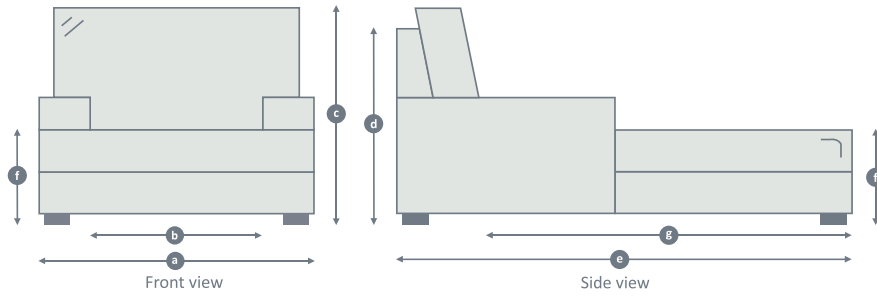

WILLOW & HALL

BEAUTIFULLY BRITISH HANDMADE FURNITURE

Day Beds

Model	Total width (a)	Internal width (b)	Total height (c)	Frame height (d)	Total depth (e)	Seat height (f)	Seat depth (g)	Recommended minimum door width
The Foxham Day Bed	75	53	87	75	155	45	122	67
The Downton Day Bed	84	52	92	77	155	47	115	67
The Elmley Day Bed	89	54	92	76	157	46	120	67
The Buttermere Day Bed	98	53	94	79	163	47	115	69
The Lyneham Day Bed	99	53	92	79	155	46	120	69

All dimensions in centimetres (cm).
Please note, seat heights will vary very slightly depending on your seat choice.

Call us on 020 8939 3800 or visit our London showroom | willowandhall.co.uk