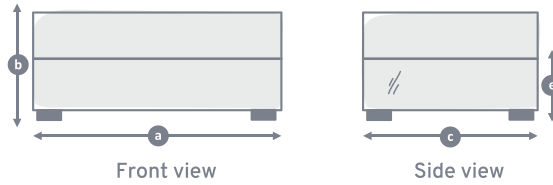

All dimensions in centimetres (cm).

In addition please note, seat heights will vary slightly depending on your seat choice.

WILLOW & HALL

BEAUTIFULLY BRITISH HANDMADE FURNITURE

Footstools, Ottomans & Blanket Boxes

Footstools

Ottoman & Blanket Boxes

Model	Total width small (a)	Total width medium (a)	Total width large (a)	Total width extra large (a)	Total width square (a)	Total height (b)	Total depth small (c)	Total depth medium (c)	Total depth large (c)	Total depth extra large (c)	Total depth square (c)	Leg height (d)	Height to top of storage (e)
The Winsley	N/A	100	135	N/A	N/A	38	N/A	52	65	N/A	N/A	8	32
The Westbury	N/A	N/A	117	N/A	N/A	48	N/A	N/A	117	N/A	N/A	4	28.5
The Bentham	80	120	150	N/A	N/A	50	45	50	50	N/A	N/A	3	43
The Badbury	80	120	150	N/A	N/A	50	45	50	50	N/A	N/A	2	42
The Sherston	80	120	150	N/A	N/A	50	45	50	50	N/A	N/A	2	42
The Ludwell	N/A	120	150	N/A	N/A	50	N/A	45	45	N/A	N/A	13	45

All dimensions in centimetres (cm).
In addition please note, seat heights will vary slightly depending on your seat choice.