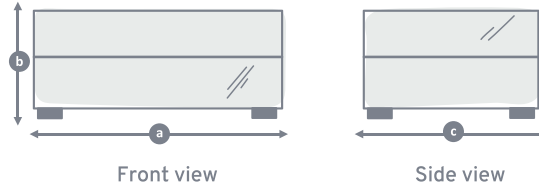

WILLOW & HALL

BEAUTIFULLY BRITISH HANDMADE FURNITURE

Footstools, Ottomans & Blanket Boxes

Footstools

Ottoman & Blanket Boxes

Model	Total width small (a)	Total width medium (a)	Total width large (a)	Total width extra large (a)	Total width square (a)	Total height (b)	Total depth small (c)	Total depth medium (c)	Total depth large (c)	Total depth extra large (c)	Total depth square (c)	Leg height (d)	Height to top of storage (e)
The Chelworth	55	75	103	N/A	N/A	31	43	52	67	N/A	N/A	14.5	N/A
The Foxley	55	75	103	N/A	90	42	43	52	67	N/A	90	14.5	N/A
The Cadley	55	75	103	N/A	N/A	42	43	52	67	N/A	N/A	8	N/A
The Ferne	55	75	103	N/A	N/A	42	43	52	67	N/A	N/A	8	N/A
The Dautsey	55	75	103	N/A	90	32	43	52	67	N/A	90	13	N/A
The Burcombe	55	75	103	N/A	N/A	42	43	52	67	N/A	N/A	19.5	N/A
The Sopworth	55	75	103	N/A	N/A	42	43	52	67	N/A	N/A	24	N/A
The Alderbury	55	75	103	N/A	N/A	42	43	52	67	N/A	N/A	7	N/A
The Firsdown	55	75	103	N/A	N/A	42	43	52	67	N/A	N/A	2	N/A
The Calne	N/A	81	101	121	N/A	48	N/A	60	63	66	N/A	18	N/A
The Durnford	N/A	N/A	105	125	N/A	35	N/A	N/A	65	75	N/A	15	N/A
The Bedwyn	N/A	82	111	139	N/A	46	N/A	54	60	66	N/A	18	N/A
The Draycot	N/A	90	130	150	N/A	46	N/A	45	45	45	N/A	18	N/A
The Hampton	N/A	60	80	N/A	N/A	38	N/A	60	80	N/A	N/A	2	21
The Mere	N/A	72	100	N/A	N/A	50	N/A	53	68	N/A	N/A	18	35
The Everleigh	55	75	103	N/A	N/A	42	43	52	67	N/A	N/A	7	24
The Nettleton	N/A	90	110	N/A	N/A	40	N/A	55	67	N/A	N/A	16	34
The Mandeville	N/A	90	110	N/A	N/A	45	N/A	56	68	N/A	N/A	15	36

All dimensions in centimetres (cm).

In addition please note, seat heights will vary slightly depending on your seat choice.

WILLOW & HALL

BEAUTIFULLY BRITISH HANDMADE FURNITURE

Footstools, Ottomans & Blanket Boxes