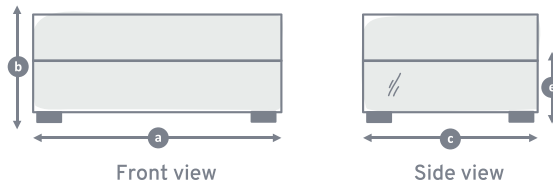

WILLOW & HALL

BEAUTIFULLY BRITISH HANDMADE FURNITURE

Footstools, Ottomans & Blanket Boxes

Footstools

Ottoman & Blanket Boxes

Model	Total width small (a)	Total width medium (a)	Total width large (a)	Total width extra large (a)	Total width square (a)	Total height (b)	Total depth small (c)	Total depth medium (c)	Total depth large (c)	Total depth extra large (c)	Total depth square (c)	Leg height (d)	Height to top of storage (e)
The Chelworth	55	75	103	N/A	N/A	31	43	52	67	N/A	N/A	14.5	N/A
The Foxley	55	75	103	N/A	90	42	43	52	67	N/A	90	14.5	N/A
The Cadley	55	75	103	N/A	N/A	42	43	52	67	N/A	N/A	8	N/A
The Ferne	55	75	103	N/A	N/A	42	43	52	67	N/A	N/A	8	N/A
The Dautsey	55	75	103	N/A	90	32	43	52	67	N/A	90	13	N/A
The Burcombe	55	75	103	N/A	N/A	42	43	52	67	N/A	N/A	19.5	N/A
The Sopworth	55	75	103	N/A	N/A	42	43	52	67	N/A	N/A	24	N/A
The Alderbury	55	75	103	N/A	N/A	42	43	52	67	N/A	N/A	7	N/A
The Firsdown	55	75	103	N/A	N/A	42	43	52	67	N/A	N/A	2	N/A
The Calne	N/A	81	101	121	N/A	48	N/A	60	63	66	N/A	18	N/A
The Durnford	N/A	N/A	105	125	N/A	35	N/A	N/A	65	75	N/A	15	N/A
The Bedwyn	N/A	82	111	139	N/A	46	N/A	54	60	66	N/A	18	N/A
The Draycot	N/A	90	130	150	N/A	46	N/A	45	45	45	N/A	18	N/A
The Hampton	N/A	60	80	N/A	N/A	38	N/A	60	80	N/A	N/A	2	21
The Mere	N/A	72	100	N/A	N/A	50	N/A	53	68	N/A	N/A	18	35
The Everleigh	55	75	103	N/A	N/A	42	43	52	67	N/A	N/A	7	24
The Nettleton	N/A	90	110	N/A	N/A	40	N/A	55	67	N/A	N/A	16	34
The Mandeville	N/A	90	110	N/A	N/A	45	N/A	56	68	N/A	N/A	15	36

All dimensions in centimetres (cm).

In addition please note, seat heights will vary slightly depending on your seat choice.

WILLOW & HALL

BEAUTIFULLY BRITISH HANDMADE FURNITURE

Footstools, Ottomans & Blanket Boxes