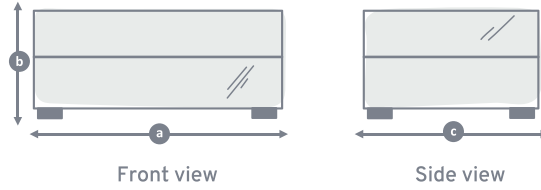

All dimensions in centimetres (cm).

In addition please note, seat heights will vary slightly depending on your seat choice.

WILLOW & HALL

BEAUTIFULLY BRITISH HANDMADE FURNITURE

Footstools, Ottomans & Blanket Boxes

Footstools

Ottoman & Blanket Boxes

Model	Total width small (a)	Total width medium (a)	Total width large (a)	Total width extra large (a)	Total width square (a)	Total height (b)	Total depth small (c)	Total depth medium (c)	Total depth large (c)	Total depth extra large (c)	Total depth square (c)	Leg height (d)	Height to top of storage (e)
The Winsley	N/A	100	135	N/A	N/A	38	N/A	52	65	N/A	N/A	8	32
The Westbury	N/A	N/A	117	N/A	N/A	48	N/A	N/A	117	N/A	N/A	4	28.5
The Bentham	80	120	150	N/A	N/A	50	45	50	50	N/A	N/A	3	43
The Badbury	80	120	150	N/A	N/A	50	45	50	50	N/A	N/A	2	42
The Sherston	80	120	150	N/A	N/A	50	45	50	50	N/A	N/A	2	42
The Ludwell	N/A	120	150	N/A	N/A	50	N/A	45	45	N/A	N/A	13	45

All dimensions in centimetres (cm).
In addition please note, seat heights will vary slightly depending on your seat choice.