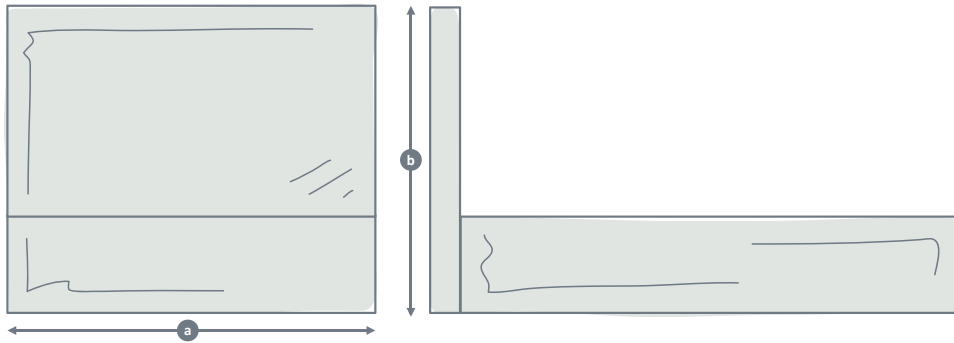

WILLOW & HALL

BEAUTIFULLY BRITISH HANDMADE FURNITURE

Headboards

Front view

Side view

Model	Total width single (a)	Total width double (a)	Total width king (a)	Total width superking (a)	Total height (b)
The Avebury Headboard	90	135	150	180	131
The Braydon Headboard	90	135	150	180	131
The Compton Headboard	90	135	150	180	152
The Hindon Headboard	90	135	150	180	149
The Salisbury Headboard	90	135	150	180	135
The Malmesbury Headboard	90	135	150	180	148
The Hannington Headboard	90	135	150	180	197
The Ramsbury Headboard	90	135	150	180	130

All dimensions in centimetres (cm).