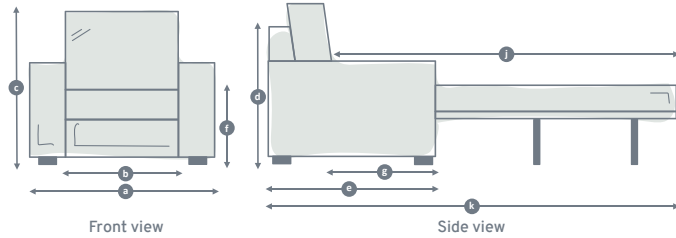

WILLOW & HALL

BEAUTIFULLY BRITISH HANDMADE FURNITURE

Modular Sofa Beds

Ottoman

Model	Total width (a)	Total height (b)	Total depth (c)	Leg height (d)	Height to top of storage (e)
The Deverill	N/A				
The Minety	N/A				
The Ablington	117	48	117	4	28.5
The Westbury	117	48	117	4	28.5

1 Module/1 Seater

Model	Total width (a)	Total width (b)	Internal width (b)	Total height (c)	Frame height (d)	Total depth (e)	Seat height (f)	Seat depth (g)	Mattress width (h)	Mattress height (i)	Mattress length (j)	Total depth extended (k)	Recommended minimum door width
The Deverill	N/A	116	N/A	88	75	90	49	58	95	54	182	228	69
The Minety	N/A	98	N/A	95	77	90	47	55	75	54	182	228	71
The Ablington	N/A	117	N/A	95	67	90	48	58	95	54	183	228	61
The Westbury	149	N/A	117	95	67	90	48	58	95	54	183	228	61

All dimensions in centimetres (cm).

Please note, seat heights will vary very slightly depending on your seat choice.

Call us on 020 8939 3800 or visit our London showroom | willowandhall.co.uk

2 Modules/2 Seater

Model	Total width (a)	Total width (b)	Internal width (b)	Total height (c)	Frame height (d)	Total depth (e)	Seat height (f)	Seat depth (g)	Mattress width (h)	Mattress height (i)	Mattress length (j)	Total depth extended (k)	Recommended minimum door width
The Deverill	N/A	137	N/A	88	75	90	49	58	114	54	182	228	69
The Minety	N/A	138	N/A	95	77	90	47	55	114	54	182	228	71
The Ablington	N/A	234	N/A	95	67	90	48	58	95	54	183	228	61
The Westbury	266	N/A	234	95	67	90	48	58	95	54	183	228	61