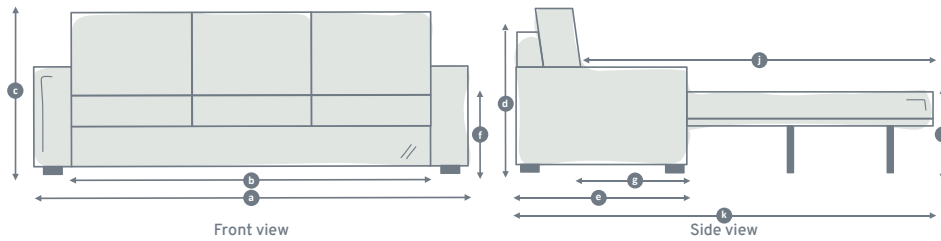

1 Module/1 Seater

Model	Total width (a)	Total width (b)	Internal width (b)	Total height (c)	Frame height (d)	Total depth (e)	Seat height (f)	Seat depth (g)	Mattress width (h)	Mattress height (i)	Mattress length (j)	Total depth extended (k)	Recommended minimum door width
The Deverill	N/A	116	N/A	88	75	90	49	58	95	54	182	228	69
The Minety	N/A	98	N/A	95	77	90	47	55	75	54	182	228	71
The Ablington	N/A	117	N/A	95	67	90	48	58	95	54	183	228	61
The Westbury	149	N/A	117	95	67	90	48	58	95	54	183	228	61

All dimensions in centimetres (cm).

Please note, seat heights will vary very slightly depending on your seat choice.

Call us on 020 8939 3800 or visit our London showroom | willowandhall.co.uk

2 Modules/2 Seater

Model	Total width (a)	Total width (b)	Internal width (b)	Total height (c)	Frame height (d)	Total depth (e)	Seat height (f)	Seat depth (g)	Mattress width (h)	Mattress height (i)	Mattress length (j)	Total depth extended (k)	Recommended minimum door width
The Deverill	N/A	137	N/A	88	75	90	49	58	114	54	182	228	69
The Minety	N/A	138	N/A	95	77	90	47	55	114	54	182	228	71
The Ablington	N/A	234	N/A	95	67	90	48	58	95	54	183	228	61
The Westbury	266	N/A	234	95	67	90	48	58	95	54	183	228	61

3 Modules/3 Seater

Model	Total width (a)	Total width (b)	Internal width (b)	Total height (c)	Frame height (d)	Total depth (e)	Seat height (f)	Seat depth (g)	Mattress width (h)	Mattress height (i)	Mattress length (j)	Total depth extended (k)	Recommended minimum door width
The Deverill	N/A	157	N/A	88	75	90	49	58	134	54	182	228	69
The Minety	N/A	158	N/A	95	77	90	47	55	134	54	182	228	71
The Ablington	N/A	351	N/A	95	67	90	48	58	95	54	183	228	61
The Westbury	383	N/A	351	95	67	90	48	58	95	54	183	228	61