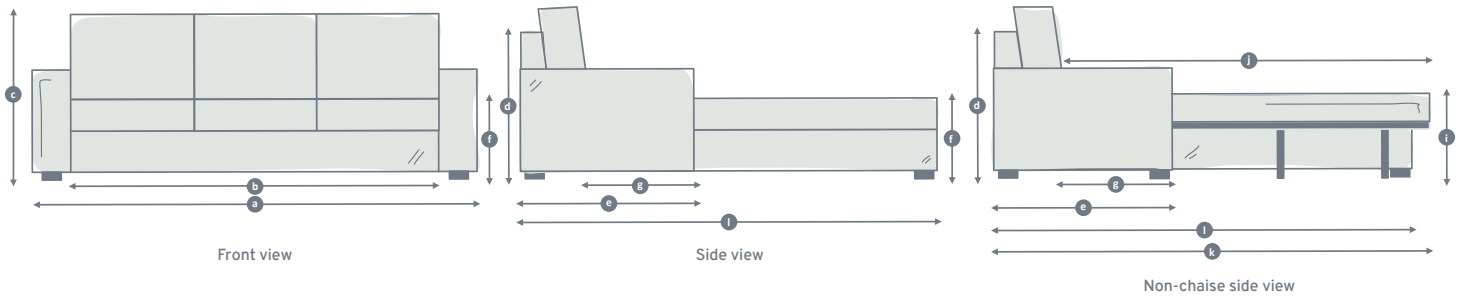

Model	Total width (a)	Total width (b)	Internal width (b)	Total height (c)	Frame height (d)	Total depth (e)	Seat height (f)	Seat depth (g)	Chaise depth (i)	Mattress width (h)	Mattress height (j)	Mattress length (j)	Total depth extended (k)	Recommended minimum door width
The Deverill	N/A													
The Minety	N/A													
The Ablington	N/A	234	N/A	95	67	90	48	58	207	95	54	183	228	61
The Westbury	266	N/A	234	95	67	90	48	58	207	95	54	183	228	61

3 Modules + Ottoman

Model	Total width (a)	Total width (b)	Internal width (b)	Total height (c)	Frame height (d)	Total depth (e)	Seat height (f)	Seat depth (g)	Chaise depth (i)	Mattress width (h)	Mattress height (j)	Mattress length (j)	Total depth extended (k)	Recommended minimum door width
The Deverill	N/A													
The Minety	N/A													
The Ablington	N/A	351	N/A	95	67	90	48	58	207	95	54	183	228	61
The Westbury	383	N/A	351	95	67	90	48	58	207	95	54	183	228	61

All dimensions in centimetres (cm).
Please note, seat heights will vary very slightly depending on your seat choice.

Call us on 020 8939 3800 or visit our London showroom | willowandhall.co.uk

4/5 Seater Chaise

Model	Total width 4 seater (a)	Total width 5 seater (a)	Total width 4 seater (b)	Total width 5 seater (b)	Total height (c)	Frame height (d)	Total depth (e)	Seat height (f)	Seat depth (g)	Chaise depth (l)	Mattress width 4 seater (h)	Mattress width 5 seater (h)	Mattress height (i)	Mattress length (j)	Total depth extended (k)	Recommended minimum door width
The Deverill	N/A	N/A	227	247	88	75	90	49	58	206	114	134	54	182	228	69
The Minety	N/A	N/A	228	248	95	77	90	47	55	188	114	134	54	182	228	71
The Ablington									N/A							
The Westbury									N/A							