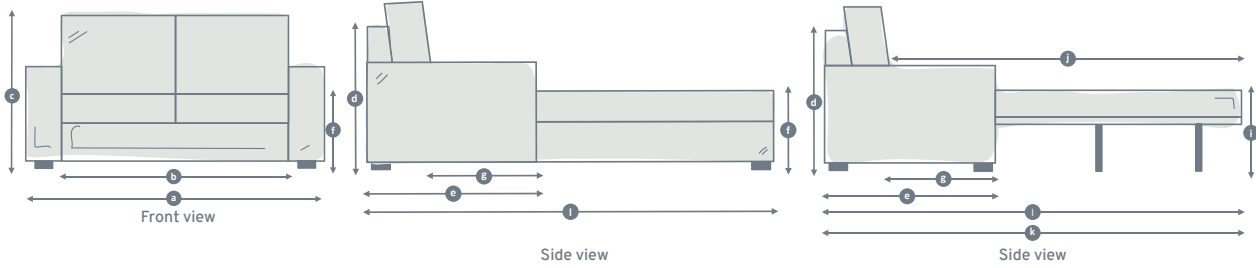

Model	Total width (a)	Total width (b)	Internal width (b)	Total height (c)	Frame height (d)	Total depth (e)	Seat height (f)	Seat depth (g)	Mattress width (h)	Mattress height (i)	Mattress length (j)	Total depth extended (k)	Recommended minimum door width
The Deverill	N/A	137	N/A	88	75	90	49	58	114	54	182	228	69
The Minety	N/A	138	N/A	95	77	90	47	55	114	54	182	228	71
The Ablington	N/A	234	N/A	95	67	90	48	58	95	54	183	228	61
The Westbury	266	N/A	234	95	67	90	48	58	95	54	183	228	61

3 Modules/3 Seater

Model	Total width (a)	Total width (b)	Internal width (b)	Total height (c)	Frame height (d)	Total depth (e)	Seat height (f)	Seat depth (g)	Mattress width (h)	Mattress height (i)	Mattress length (j)	Total depth extended (k)	Recommended minimum door width
The Deverill	N/A	157	N/A	88	75	90	49	58	134	54	182	228	69
The Minety	N/A	158	N/A	95	77	90	47	55	134	54	182	228	71
The Ablington	N/A	351	N/A	95	67	90	48	58	95	54	183	228	61
The Westbury	383	N/A	351	95	67	90	48	58	95	54	183	228	61

All dimensions in centimetres (cm).
Please note, seat heights will vary very slightly depending on your seat choice.

Call us on 020 8939 3800 or visit our London showroom | willowandhall.co.uk

2 Modules + Ottoman

Model	Total width (a)	Total width (b)	Internal width (b)	Total height (c)	Frame height (d)	Total depth (e)	Seat height (f)	Seat depth (g)	Chaise depth (i)	Mattress width (h)	Mattress height (j)	Mattress length (j)	Total depth extended (k)	Recommended minimum door width
The Deverill	N/A													
The Minety	N/A													
The Ablington	N/A	234	N/A	95	67	90	48	58	207	95	54	183	228	61
The Westbury	266	N/A	234	95	67	90	48	58	207	95	54	183	228	61