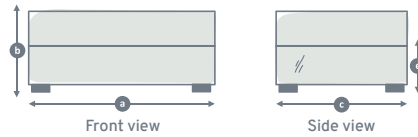

WILLOW & HALL

BEAUTIFULLY BRITISH HANDMADE FURNITURE

Modular Sofa Beds

Ottoman

Model	Total width (a)	Total height (b)	Total depth (c)	Leg height (d)	Height to top of storage (e)
The Deverill	N/A				
The Minety	N/A				
The Ablington	117	48	117	4	28.5
The Westbury	117	48	117	4	28.5

1 Module/1 Seater

Model	Total width (a)	Total width (b)	Internal width (b)	Total height (c)	Frame height (d)	Total depth (e)	Seat height (f)	Seat depth (g)	Mattress width (h)	Mattress height (i)	Mattress length (j)	Total depth extended (k)	Recommended minimum door width
The Deverill	N/A	116	N/A	88	75	90	49	58	95	54	182	228	69
The Minety	N/A	98	N/A	95	77	90	47	55	75	54	182	228	71
The Ablington	N/A	117	N/A	95	67	90	48	58	95	54	183	228	61
The Westbury	149	N/A	117	95	67	90	48	58	95	54	183	228	61

All dimensions in centimetres (cm).

Please note, seat heights will vary very slightly depending on your seat choice.

Call us on 020 8939 3800 or visit our London showroom | willowandhall.co.uk

2 Modules/2 Seater