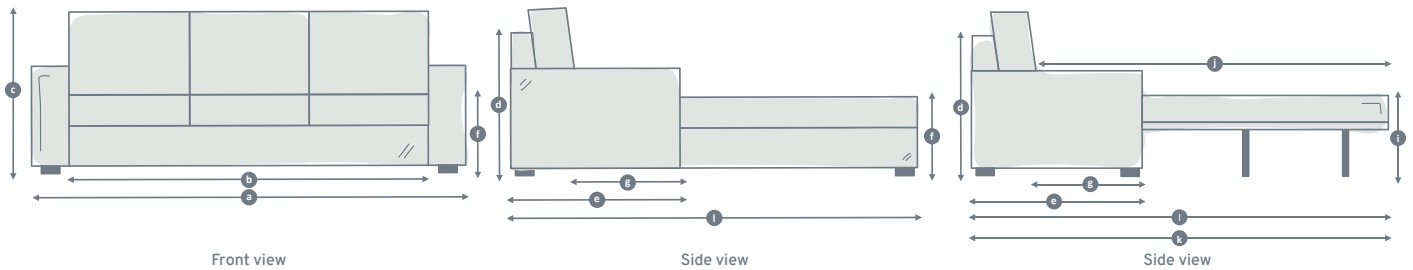

3 Modules/3 Seater

Model	Total width (a)	Total width (b)	Internal width (b)	Total height (c)	Frame height (d)	Total depth (e)	Seat height (f)	Seat depth (g)	Mattress width (h)	Mattress height (i)	Mattress length (j)	Total depth extended (k)	Recommended minimum door width
The Deverill	N/A	157	N/A	88	75	90	49	58	134	54	182	228	69
The Minety	N/A	158	N/A	95	77	90	47	55	134	54	182	228	71
The Ablington	N/A	351	N/A	95	67	90	48	58	95	54	183	228	61
The Westbury	383	N/A	351	95	67	90	48	58	95	54	183	228	61

All dimensions in centimetres (cm).
Please note, seat heights will vary very slightly depending on your seat choice.

Call us on 020 8939 3800 or visit our London showroom | willowandhall.co.uk

2 Modules + Ottoman

Model	Total width (a)	Total width (b)	Internal width (b)	Total height (c)	Frame height (d)	Total depth (e)	Seat height (f)	Seat depth (g)	Chaise depth (i)	Mattress width (h)	Mattress height (j)	Mattress length (j)	Total depth extended (k)	Recommended minimum door width
The Deverill	N/A													
The Minety	N/A													
The Ablington	N/A	234	N/A	95	67	90	48	58	207	95	54	183	228	61
The Westbury	266	N/A	234	95	67	90	48	58	207	95	54	183	228	61

3 Modules + Ottoman

Model	Total width (a)	Total width (b)	Internal width (b)	Total height (c)	Frame height (d)	Total depth (e)	Seat height (f)	Seat depth (g)	Chaise depth (i)	Mattress width (h)	Mattress height (j)	Mattress length (j)	Total depth extended (k)	Recommended minimum door width
The Deverill	N/A													
The Minety	N/A													
The Ablington	N/A	351	N/A	95	67	90	48	58	207	95	54	183	228	61
The Westbury	383	N/A	351	95	67	90	48	58	207	95	54	183	228	61