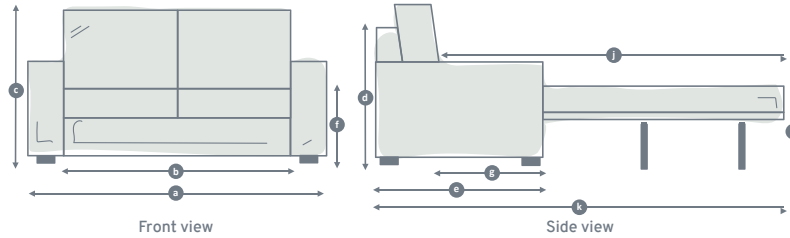

WILLOW & HALL

BEAUTIFULLY BRITISH HANDMADE FURNITURE

Modular Sofa Beds

Ottoman

Model	Total width (a)	Total height (b)	Total depth (c)	Leg height (d)	Height to top of storage (e)
The Deverill	N/A				
The Minety	N/A				
The Ablington	117	48	117	4	28.5
The Westbury	117	48	117	4	28.5

1 Module/1 Seater

Model	Total width (a)	Total width (b)	Internal width (b)	Total height (c)	Frame height (d)	Total depth (e)	Seat height (f)	Seat depth (g)	Mattress width (h)	Mattress height (i)	Mattress length (j)	Total depth extended (k)	Recommended minimum door width
The Deverill	N/A	116	N/A	88	75	90	49	58	95	54	182	228	69
The Minety	N/A	98	N/A	95	77	90	47	55	75	54	182	228	71
The Ablington	N/A	117	N/A	95	67	90	48	58	95	54	183	228	61
The Westbury	149	N/A	117	95	67	90	48	58	95	54	183	228	61

All dimensions in centimetres (cm).

Please note, seat heights will vary very slightly depending on your seat choice.

Call us on 020 8939 3800 or visit our London showroom | willowandhall.co.uk

2 Modules/2 Seater

Model	Total width (a)	Total width (b)	Internal width (b)	Total height (c)	Frame height (d)	Total depth (e)	Seat height (f)	Seat depth (g)	Mattress width (h)	Mattress height (i)	Mattress length (j)	Total depth extended (k)	Recommended minimum door width
The Deverill	N/A	137	N/A	88	75	90	49	58	114	54	182	228	69
The Minety	N/A	138	N/A	95	77	90	47	55	114	54	182	228	71
The Ablington	N/A	234	N/A	95	67	90	48	58	95	54	183	228	61
The Westbury	266	N/A	234	95	67	90	48	58	95	54	183	228	61