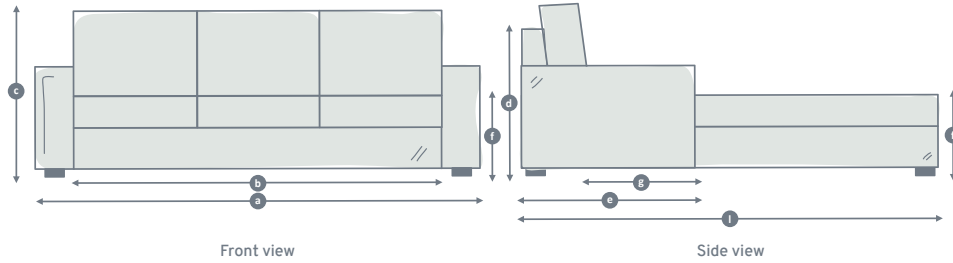

## 2 Modules + Ottoman

Model	Total width (a)	Total width (b)	Internal width (b)	Total height (c)	Frame height (d)	Total depth (e)	Seat height (f)	Seat depth (g)	Chaise depth (l)	Recommended minimum door width
The Deverill	N/A									
The Minety	N/A									
The Ablington	N/A	234	N/A	95	67	90	48	58	207	61
The Westbury	266	N/A	234	95	67	90	48	58	207	61

## 3 Modules + Ottoman

Model	Total width (a)	Total width (b)	Internal width (b)	Total height (c)	Frame height (d)	Total depth (e)	Seat height (f)	Seat depth (g)	Chaise depth (l)	Recommended minimum door width
The Deverill	N/A									
The Minety	N/A									
The Ablington	N/A	351	N/A	95	67	90	48	58	207	61
The Westbury	383	N/A	351	95	67	90	48	58	207	61

All dimensions in centimetres (cm).  
Please note, seat heights will vary very slightly depending on your seat choice.

Call us on 020 8939 3800 or visit our London showroom | [willowandhall.co.uk](http://willowandhall.co.uk)

## 4/5 Seater Chaise

Model	Total width 4 seater (a)	Total width 5 seater (a)	Total width 4 seater (b)	Total width 5 seater (b)	Total height (c)	Frame height (d)	Total depth (e)	Seat height (f)	Seat depth (g)	Chaise depth (l)	Recommended minimum door width
The Deverill	N/A	N/A	227	247	88	75	90	49	58	206	69
The Minety	N/A	N/A	228	248	95	77	90	47	55	188	71
The Ablington						N/A					
The Westbury						N/A					