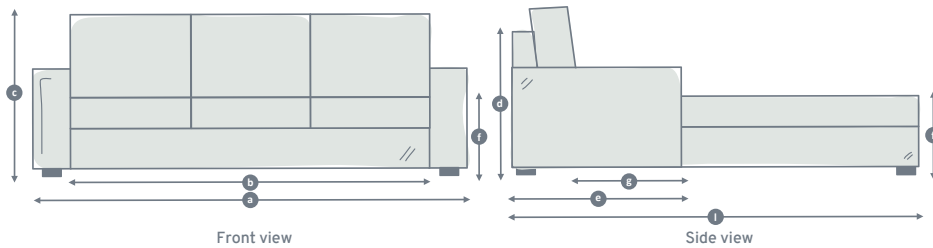

## 3 Modules/3 Seater

Model	Total width (a)	Total width (b)	Internal width (b)	Total height (c)	Frame height (d)	Total depth (e)	Seat height (f)	Seat depth (g)	Recommended minimum door width
The Deverill	N/A	157	N/A	88	75	90	49	58	69
The Minety	N/A	158	N/A	95	77	90	47	55	71
The Ablington	N/A	351	N/A	95	67	90	48	58	61
The Westbury	383	N/A	351	95	67	90	48	58	61

All dimensions in centimetres (cm).  
Please note, seat heights will vary very slightly depending on your seat choice.

Call us on 020 8939 3800 or visit our London showroom | [willowandhall.co.uk](http://willowandhall.co.uk)

## 2 Modules + Ottoman

Model	Total width (a)	Total width (b)	Internal width (b)	Total height (c)	Frame height (d)	Total depth (e)	Seat height (f)	Seat depth (g)	Chaise depth (l)	Recommended minimum door width
The Deverill	N/A									
The Minety	N/A									
The Ablington	N/A	234	N/A	95	67	90	48	58	207	61
The Westbury	266	N/A	234	95	67	90	48	58	207	61

## 3 Modules + Ottoman

Model	Total width (a)	Total width (b)	Internal width (b)	Total height (c)	Frame height (d)	Total depth (e)	Seat height (f)	Seat depth (g)	Chaise depth (l)	Recommended minimum door width
The Deverill	N/A									
The Minety	N/A									
The Ablington	N/A	351	N/A	95	67	90	48	58	207	61
The Westbury	383	N/A	351	95	67	90	48	58	207	61