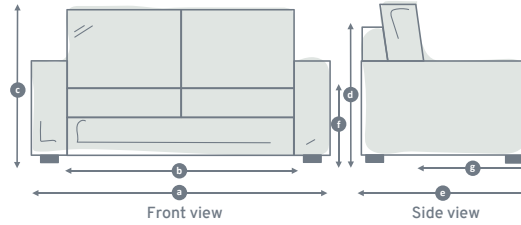

### Ottoman

Model	Total width (a)	Total height (b)	Total depth (c)	Leg height (d)	Height to top of storage (e)
The Deverill	N/A				
The Minety	N/A				
The Ablington	117	48	117	4	28.5
The Westbury	117	48	117	4	28.5

### 1 Module/1 Seater

Model	Total width (a)	Total width (b)	Internal width (b)	Total height (c)	Frame height (d)	Total depth (e)	Seat height (f)	Seat depth (g)	Recommended minimum door width
The Deverill	N/A	116	N/A	88	75	90	49	58	69
The Minety	N/A	98	N/A	95	77	90	47	55	71
The Ablington	N/A	117	N/A	95	67	90	48	58	61
The Westbury	149	N/A	117	95	67	90	48	58	61

All dimensions in centimetres (cm).  
Please note, seat heights will vary very slightly depending on your seat choice.

Call us on 020 8939 3800 or visit our London showroom | [willowandhall.co.uk](http://willowandhall.co.uk)

## 2 Modules/2 Seater

Model	Total width (a)	Total width (b)	Internal width (b)	Total height (c)	Frame height (d)	Total depth (e)	Seat height (f)	Seat depth (g)	Recommended minimum door width
The Deverill	N/A	137	N/A	88	75	90	49	58	69
The Minety	N/A	138	N/A	95	77	90	47	55	71
The Ablington	N/A	234	N/A	95	67	90	48	58	61
The Westbury	266	N/A	234	95	67	90	48	58	61