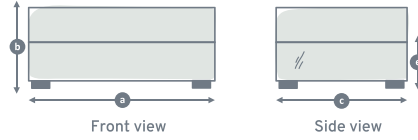

### Ottoman

Model	Total width (a)	Total height (b)	Total depth (c)	Leg height (d)	Height to top of storage (e)
The Deverill	N/A				
The Minety	N/A				
The Ablington	117	48	117	4	28.5
The Westbury	117	48	117	4	28.5