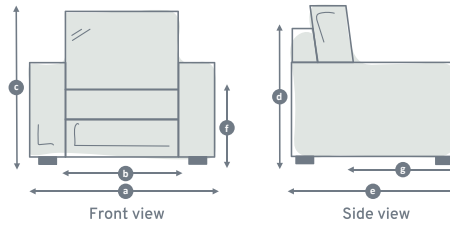

1 Module/1 Seater

Model	Total width (a)	Total width (b)	Internal width (b)	Total height (c)	Frame height (d)	Total depth (e)	Seat height (f)	Seat depth (g)	Recommended minimum door width
The Deverill	N/A	116	N/A	88	75	90	49	58	69
The Minety	N/A	98	N/A	95	77	90	47	55	71
The Ablington	N/A	117	N/A	95	67	90	48	58	61
The Westbury	149	N/A	117	95	67	90	48	58	61

All dimensions in centimetres (cm).
Please note, seat heights will vary very slightly depending on your seat choice.

Call us on 020 8939 3800 or visit our London showroom | willowandhall.co.uk