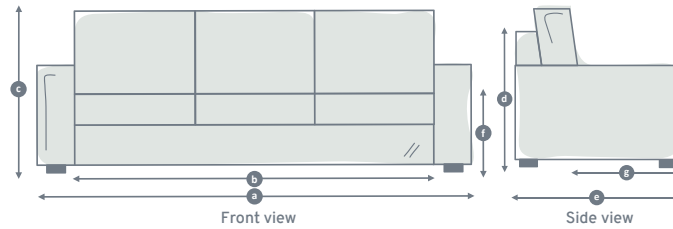

### 1 Module/1 Seater

Model	Total width (a)	Total width (b)	Internal width (b)	Total height (c)	Frame height (d)	Total depth (e)	Seat height (f)	Seat depth (g)	Recommended minimum door width
The Deverill	N/A	116	N/A	88	75	90	49	58	69
The Minety	N/A	98	N/A	95	77	90	47	55	71
The Ablington	N/A	117	N/A	95	67	90	48	58	61
The Westbury	149	N/A	117	95	67	90	48	58	61

All dimensions in centimetres (cm).  
Please note, seat heights will vary very slightly depending on your seat choice.

Call us on 020 8939 3800 or visit our London showroom | [willowandhall.co.uk](http://willowandhall.co.uk)

## 2 Modules/2 Seater

Model	Total width (a)	Total width (b)	Internal width (b)	Total height (c)	Frame height (d)	Total depth (e)	Seat height (f)	Seat depth (g)	Recommended minimum door width
The Deverill	N/A	137	N/A	88	75	90	49	58	69
The Minety	N/A	138	N/A	95	77	90	47	55	71
The Ablington	N/A	234	N/A	95	67	90	48	58	61
The Westbury	266	N/A	234	95	67	90	48	58	61

## 3 Modules/3 Seater

Model	Total width (a)	Total width (b)	Internal width (b)	Total height (c)	Frame height (d)	Total depth (e)	Seat height (f)	Seat depth (g)	Recommended minimum door width
The Deverill	N/A	157	N/A	88	75	90	49	58	69
The Minety	N/A	158	N/A	95	77	90	47	55	71
The Ablington	N/A	351	N/A	95	67	90	48	58	61
The Westbury	383	N/A	351	95	67	90	48	58	61