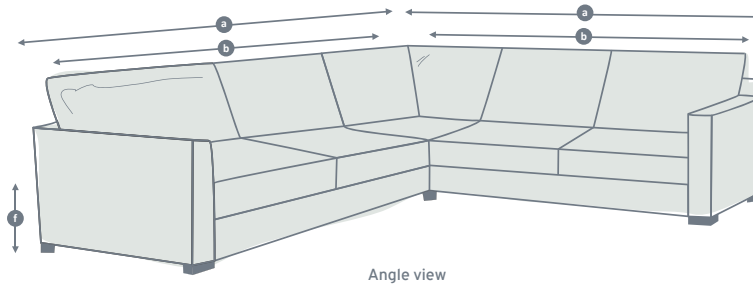

7/8 Seater Corner

Model	Total width/length 7 seater (a)	Total width/length 8 seater (a)	Total width/length 7 seater (b)	Total width/length 8 seater (b)	Total height (c)	Frame height (d)	Total depth (e)	Seat height (f)	Seat depth (g)	Recommended minimum door width
The Deverill	N/A	N/A	227	247	88	75	90	49	58	69
The Minety	N/A	N/A	228	248	95	77	90	47	55	71
The Ablington						N/A				
The Westbury						N/A				

All dimensions in centimetres (cm).
Please note, seat heights will vary very slightly depending on your seat choice.

Call us on 020 8939 3800 or visit our London showroom | willowandhall.co.uk