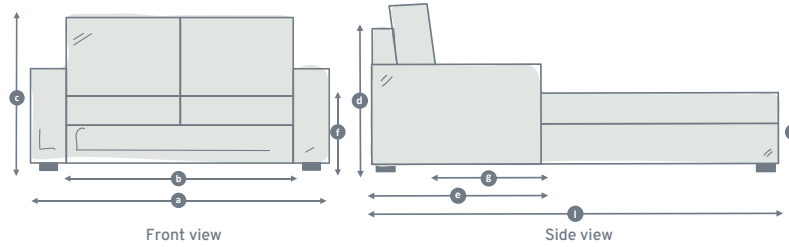

2 Modules + Ottoman

Model	Total width (a)	Total width (b)	Internal width (b)	Total height (c)	Frame height (d)	Total depth (e)	Seat height (f)	Seat depth (g)	Chaise depth (l)	Recommended minimum door width
The Deverill	N/A									
The Minety	N/A									
The Ablington	N/A	234	N/A	95	67	90	48	58	207	61
The Westbury	266	N/A	234	95	67	90	48	58	207	61