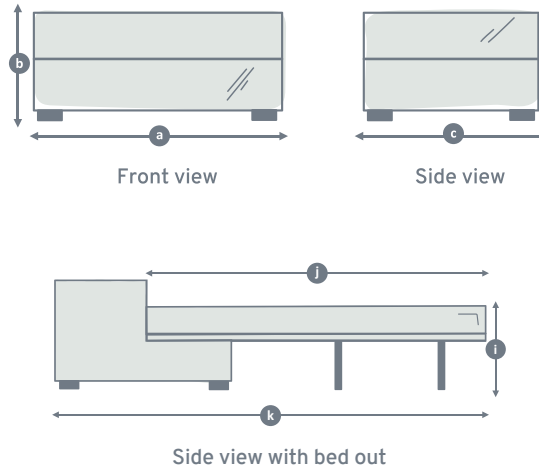

WILLOW & HALL

BEAUTIFULLY BRITISH HANDMADE FURNITURE

Bed in a box

The Pewsey

Model	Total width large (a)	Total width extra large (a)	Total height (b)	Total depth large (c)	Total depth extra large (c)	Mattress width large (h)	Mattress width extra large (h)	Mattress height (i)	Mattress length (j)	Total depth extended (k)	Leg height
The Pewsey	98	118	45	89	89	75	95	54	182	228	7

All dimensions in centimetres (cm).