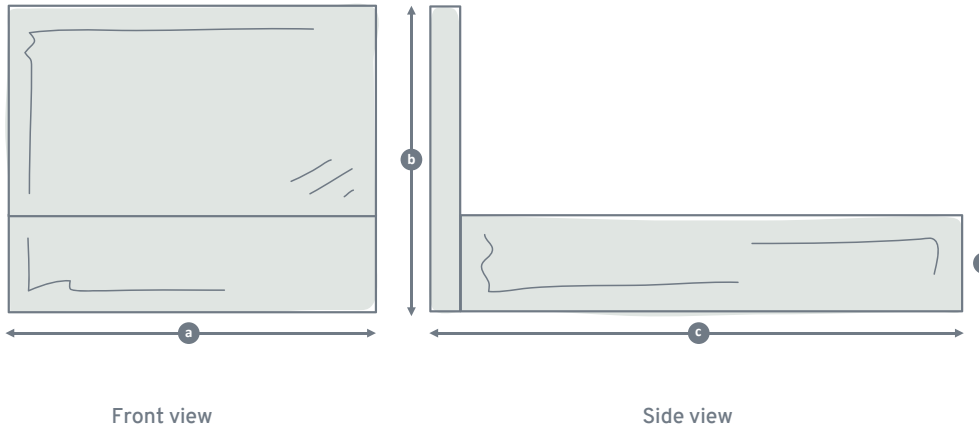

## Storage Beds

Model	Total width single (a)	Total width double (a)	Total width king (a)	Total width superking (a)	Total height (b)	Total depth single (c)	Total depth double (c)	Total depth king (c)	Total depth superking (c)	Bed base height (d)
The Avebury Storage Bed	90	135	150	180	131	200	200	210	210	41
The Braydon Storage Bed	90	135	150	180	131	200	200	210	210	41
The Compton Storage Bed	90	135	150	180	152	200	200	210	210	41
The Hindon Storage Bed	90	135	150	180	149	200	200	210	210	41
The Salisbury Storage Bed	90	135	150	180	135	200	200	210	210	41
The Malmesbury Storage Bed	90	135	150	180	148	200	200	210	210	41
The Hannington Storage Bed	90	135	150	180	197	200	200	210	210	41
The Ramsbury Storage Bed	90	135	150	180	130	200	200	210	210	41

All dimensions in centimetres (cm).